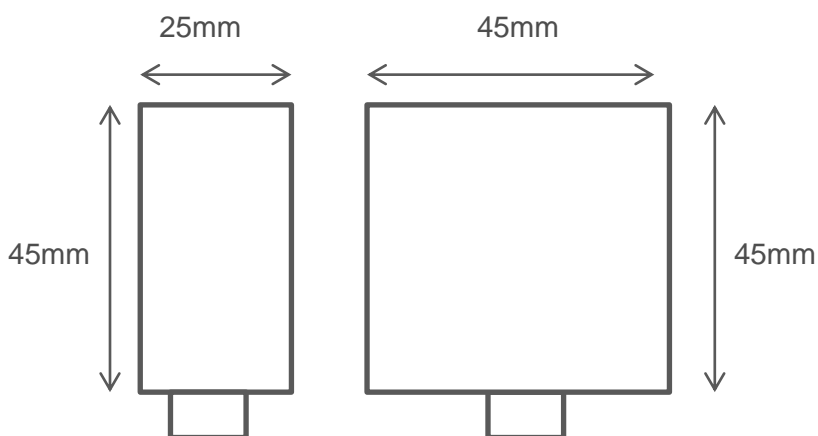

motivo

RAIL SHOWER ELBOW - SQUARE

- Code: HR9
- Rail Shower Elbow
- Superior Quality
- DR Brass Construction
- Polished Chrome
- WELS Approved
- Australian Standard (SAI)
- AS/NZS 3718:2003

SYDNEY

Woollahra