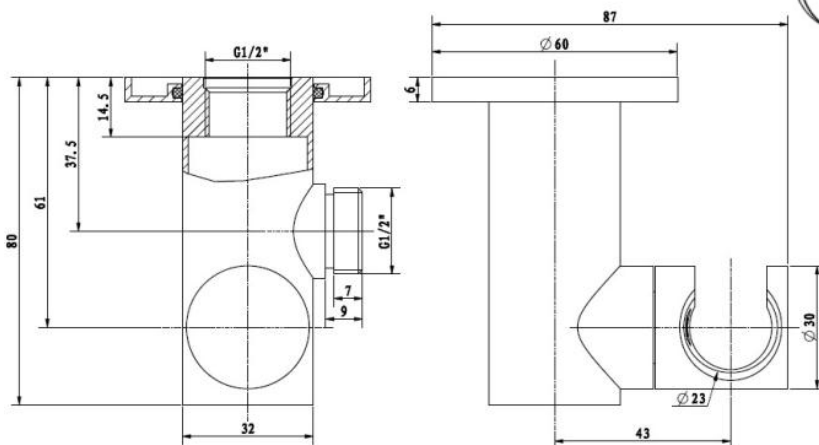

SYDNEY
Woollahra
163 Edgecliff Road
Woollahra NSW 2025
T 02 9386 9809

Crows Nest
113A Willoughby Road
Crows Nest NSW 2065
T 02 9460 6111

MELBOURNE
Richmond
229 Swan Street
Richmond VIC 3121
T 03 9428 9996

QUEENSLAND
Fortitude Valley
Shop 2, 826 Ann Street
Fortitude Valley QLD 4006
T 07 3852 6363

WaterMark
LIC. WMKA00381
SAI GLOBAL

Australian Standard