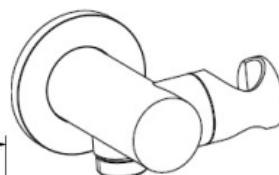

SYDNEY
Woollahra
163 Edgecliff Road
Woollahra NSW 2025
T 02 9386 9809

Crows Nest
113A Willoughby Road
Crows Nest NSW 2065
T 02 9460 6111

MELBOURNE
Richmond
229 Swan Street
Richmond VIC 3121
T 03 9428 9996

QUEENSLAND
Fortitude Valley
Shop 2, 826 Ann Street
Fortitude Valley QLD 4006
T 07 3852 6363

WaterMark
LIC. WMKA00381
SAI GLOBAL

Australian Standard