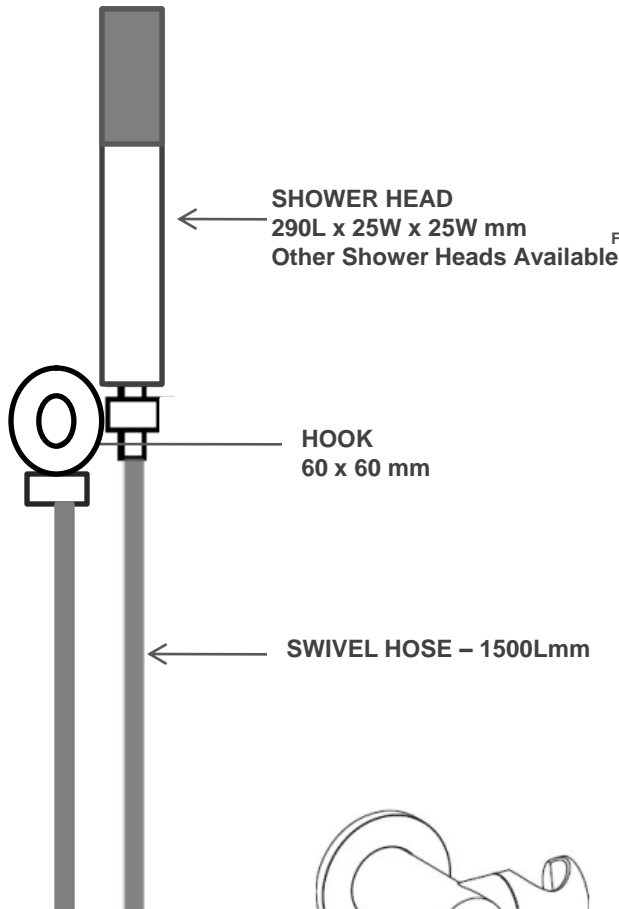

SYDNEY
Woollahra
163 Edgecliff Road
Woollahra NSW 2025
T 02 9386 9809

Crows Nest
113A Willoughby Road
Crows Nest NSW 2065
T 02 9460 6111

MELBOURNE
Richmond
229 Swan Street
Richmond VIC 3121
T 03 9428 9996

QUEENSLAND
Fortitude Valley
Shop 2, 826 Ann Street
Fortitude Valley QLD 4006
T 07 3852 6363

WaterMark
LIC. WMKA00381
SAI GLOBAL

Australian Standard