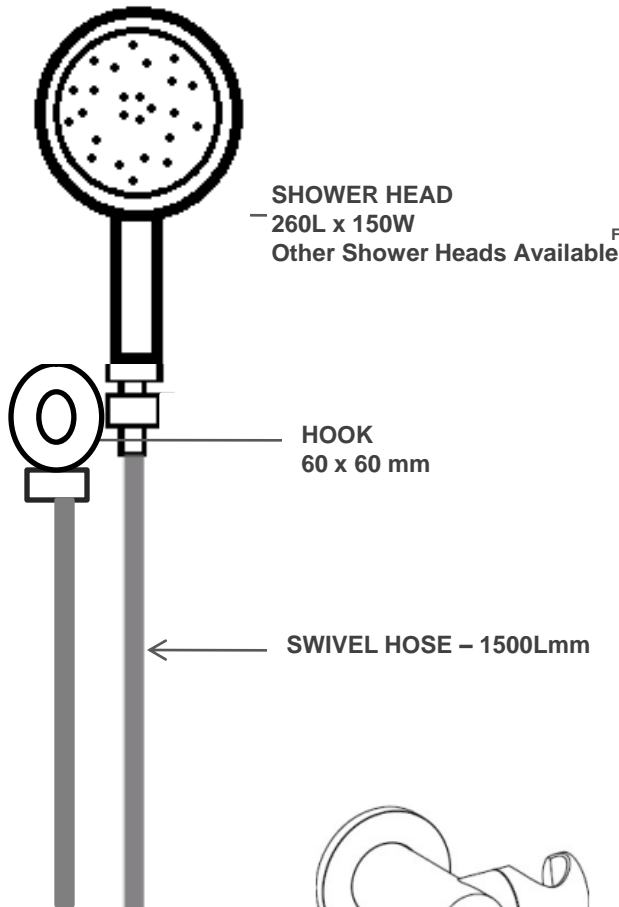

SYDNEY
Woollahra
163 Edgecliff Road
Woollahra NSW 2025
T 02 9386 9809

Crows Nest
113A Willoughby Road
Crows Nest NSW 2065
T 02 9460 6111

MELBOURNE
Richmond
229 Swan Street
Richmond VIC 3121
T 03 9428 9996

QUEENSLAND
Fortitude Valley
Shop 2, 826 Ann Street
Fortitude Valley QLD 4006
T 07 3852 6363