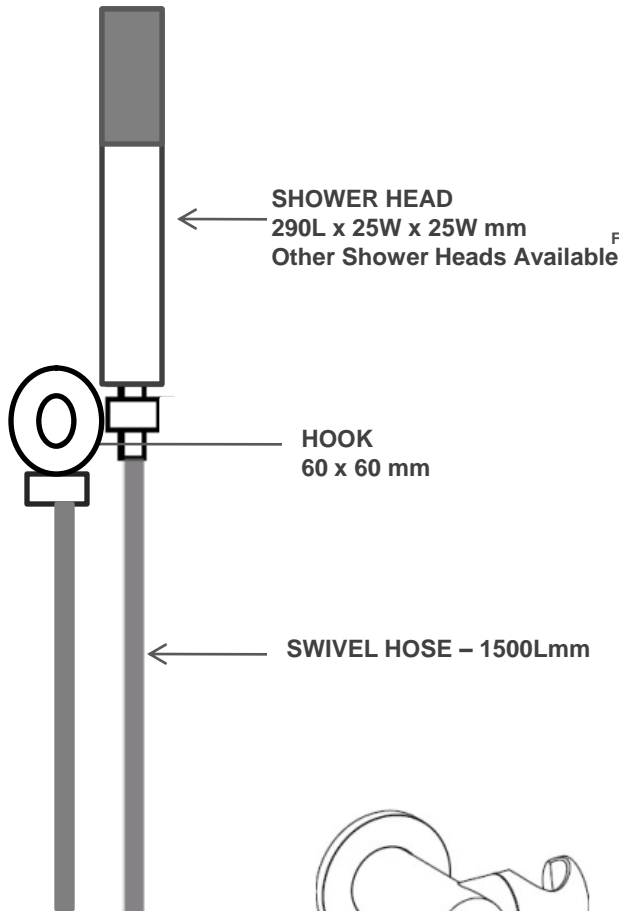

SYDNEY
Woollahra
163 Edgecliff Road
Woollahra NSW 2025
T 02 9386 9809

Crows Nest
113A Willoughby Road
Crows Nest NSW 2065
T 02 9460 6111

MELBOURNE
Richmond
229 Swan Street
Richmond VIC 3121
T 03 9428 9996

QUEENSLAND
Fortitude Valley
Shop 2, 826 Ann Street
Fortitude Valley QLD 4006
T 07 3852 6363