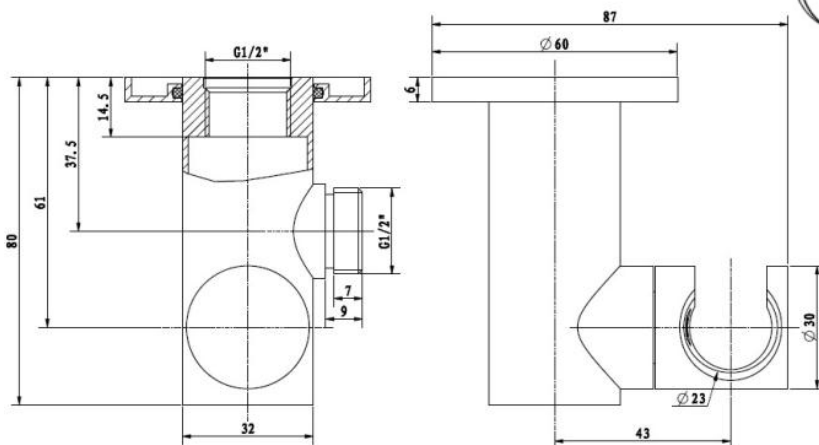

SYDNEY
Woollahra
163 Edgecliff Road
Woollahra NSW 2025
T 02 9386 9809

Crows Nest
113A Willoughby Road
Crows Nest NSW 2065
T 02 9460 6111

MELBOURNE
Richmond
229 Swan Street
Richmond VIC 3121
T 03 9428 9996

QUEENSLAND
Fortitude Valley
Shop 2, 826 Ann Street
Fortitude Valley QLD 4006
T 07 3852 6363