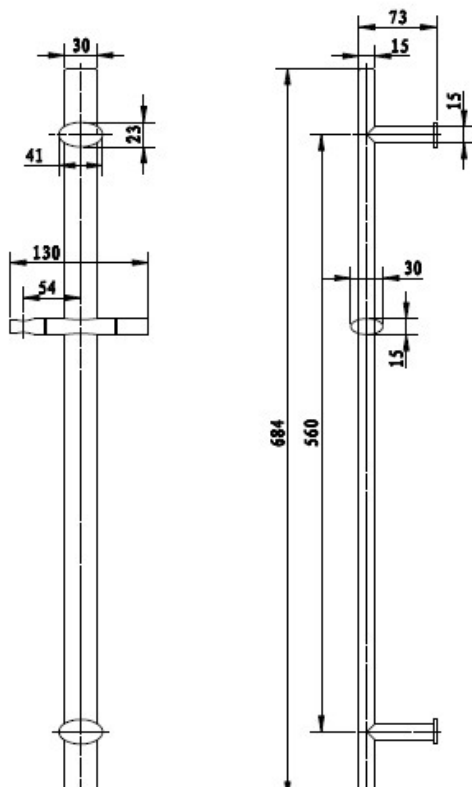

The last bastion of privacy, a space of peace and tranquillity, your Bathroom
Enjoy the look and feel of our European Bathroom fittings and fixtures.
Designed and made to the highest International and Australian standards.

motivo

OVAL SLIDE SHOWER

1:10

SYDNEY

Woollahra

163 Edgecliff Road

Woollahra NSW 2025

T 02 9386 9809

Crows Nest

113A Willoughby Road

Crows Nest NSW 2065

T 02 9460 6111

MELBOURNE

Richmond

229 Swan Street

Richmond VIC 3121

T 03 9428 9996

QUEENSLAND

Fortitude Valley

Shop 2, 826 Ann Street

Fortitude Valley QLD 4006

T 07 3852 6363

- Code: HS2
- Superior Quality
- DR Brass Construction
- Polished Chrome
- WELS 3 Star Rating
- 9 Litres per minute
- WELS Licence Number: 1151
- WELS Registration No: S07375
- Australian Standard (SAI)
- AS/NZS 3718:2003