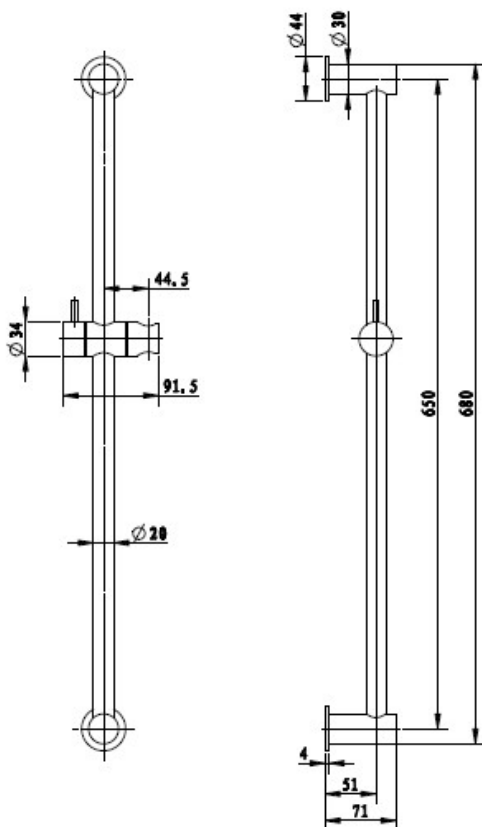

The last bastion of privacy, a space of peace and tranquillity, your Bathroom
Enjoy the look and feel of our European Bathroom fittings and fixtures.
Designed and made to the highest International and Australian standards.

motivo

ROUND SLIDE SHOWER

SYDNEY
Woollahra
163 Edgecliff Road
Woollahra NSW 2025
T 02 9386 9809

Crows Nest
113A Willoughby Road
Crows Nest NSW 2065
T 02 9460 6111

MELBOURNE
Richmond
229 Swan Street
Richmond VIC 3121
T 03 9428 9996

QUEENSLAND
Fortitude Valley
Shop 2, 826 Ann Street
Fortitude Valley QLD 4006
T 07 3852 6363

- Code: HS3A
- Superior Quality
- DR Brass Construction
- Polished Chrome
- WELS 3 Star Rating
- 9 Litres per minute
- WELS Licence Number: 1690
- WELS Registration No: S11944
- Australian Standard (SAI)
- AS/NZS 3718:2003