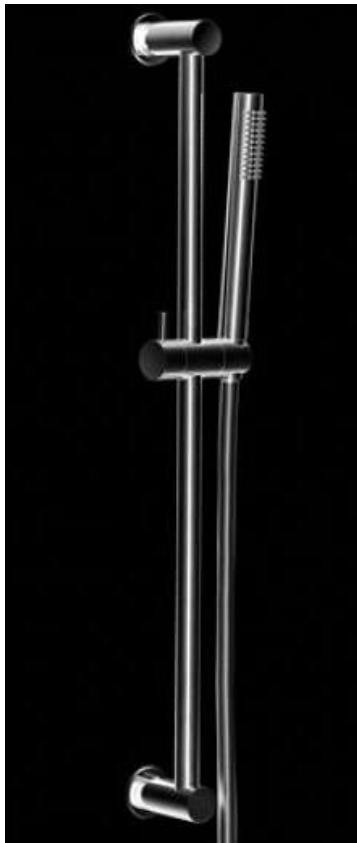

The last bastion of privacy, a space of peace and tranquillity, your Bathroom
Enjoy the look and feel of our European Bathroom fittings and fixtures.
Designed and made to the highest International and Australian standards.

motivo

ROUND SLIDE SHOWER

SYDNEY
Woollahra
163 Edgecliff Road
Woollahra NSW 2025
T 02 9386 9809

Crows Nest
113A Willoughby Road
Crows Nest NSW 2065
T 02 9460 6111

MELBOURNE
Richmond
229 Swan Street
Richmond VIC 3121
T 03 9428 9996

QUEENSLAND
Fortitude Valley
Shop 2, 826 Ann Street
Fortitude Valley QLD 4006
T 07 3852 6363

- Code: HS3AMB
- Superior Quality
- DR Brass Construction
- Rail, Handpiece, Hose & Elbow
- WELS 3 Star Rating
- 9 Litres per minute
- WELS Licence Number: 1690
- WELS Registration No: S11944
- Australian Standard (SAI)
- AS/NZS 3718:2003