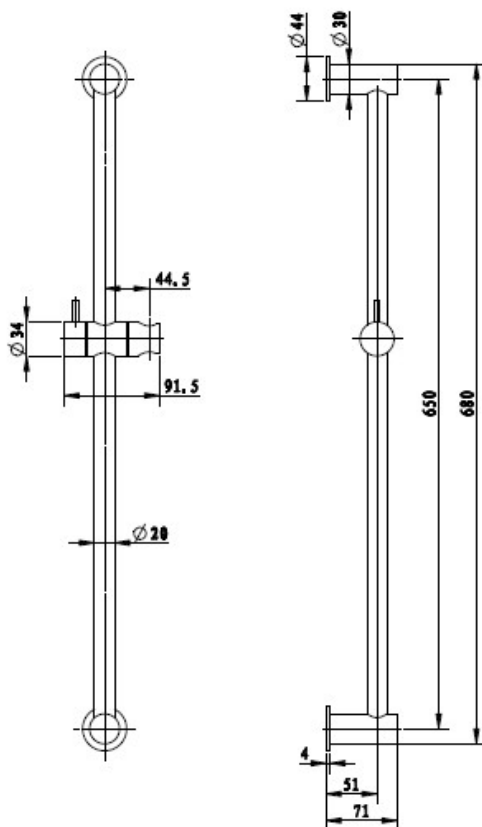

The last bastion of privacy, a space of peace and tranquillity, your Bathroom
Enjoy the look and feel of our European Bathroom fittings and fixtures.
Designed and made to the highest International and Australian standards.

motivo

ROUND SLIDE SHOWER

SYDNEY
Woollahra
163 Edgecliff Road
Woollahra NSW 2025
T 02 9386 9809

Crows Nest
113A Willoughby Road
Crows Nest NSW 2065
T 02 9460 6111

MELBOURNE
Richmond
229 Swan Street
Richmond VIC 3121
T 03 9428 9996

QUEENSLAND
Fortitude Valley
Shop 2, 826 Ann Street
Fortitude Valley QLD 4006
T 07 3852 6363

- Code: HS3AMB
- Superior Quality
- DR Brass Construction
- Rail, Handpiece, Hose & Elbow
- WELS 3 Star Rating
- 9 Litres per minute
- WELS Licence Number: 1690
- WELS Registration No: S11944
- Australian Standard (SAI)
- AS/NZS 3718:2003