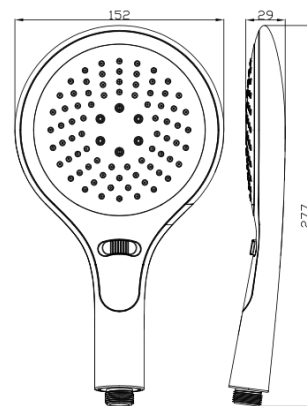

The last bastion of privacy, a space of peace and tranquillity, your Bathroom
Enjoy the look and feel of our European Bathroom fittings and fixtures.
Designed and made to the highest International and Australian standards.

motivo

DESIGNER RAIL SHOWER

- Code: HS3C
- Designer Rail 2 Jet Hand Shower
- Superior Quality
- Rail - DR Brass Construction
- Rail - Polished Chrome
- WELS Rating 3 Star
- 9 Litres per minute
- Australian Standard (SAI)
- AS/NZS 3718:2003

SYDNEY
Woollahra
163 Edgecliff Road
Woollahra NSW 2025
T 02 9386 9809

Chatswood
Unit 36/28 Barcoo Street
Chatswood NSW 2067
T 02 9882 2044

MELBOURNE
Richmond
229 Swan Street
Richmond VIC 3121
T 03 9428 9996