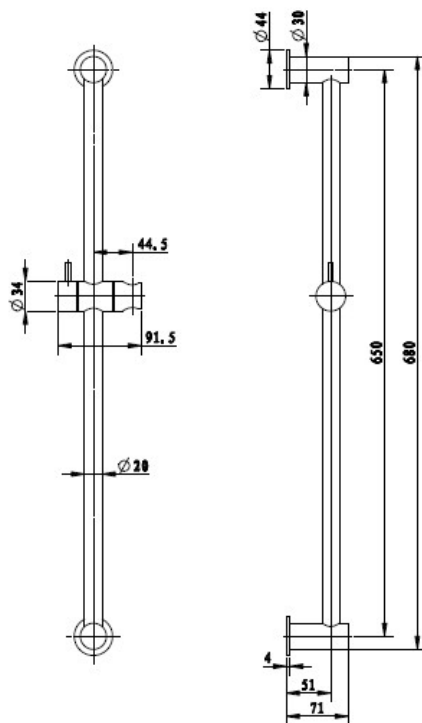

The last bastion of privacy, a space of peace and tranquillity, your Bathroom
Enjoy the look and feel of our European Bathroom fittings and fixtures.
Designed and made to the highest International and Australian standards.

motivo

DESIGNER RAIL SHOWER

- Code: HS3C
- Designer Rail 2 Jet Hand Shower
- Superior Quality
- Rail - DR Brass Construction
- Rail - Polished Chrome
- WELS Rating 3 Star
- 9 Litres per minute
- Australian Standard (SAI)
- AS/NZS 3718:2003

SYDNEY
Woollahra
163 Edgecliff Road
Woollahra NSW 2025
T 02 9386 9809

Chatswood
Unit 36/28 Barcoo Street
Chatswood NSW 2067
T 02 9882 2044

MELBOURNE
Richmond
229 Swan Street
Richmond VIC 3121
T 03 9428 9996