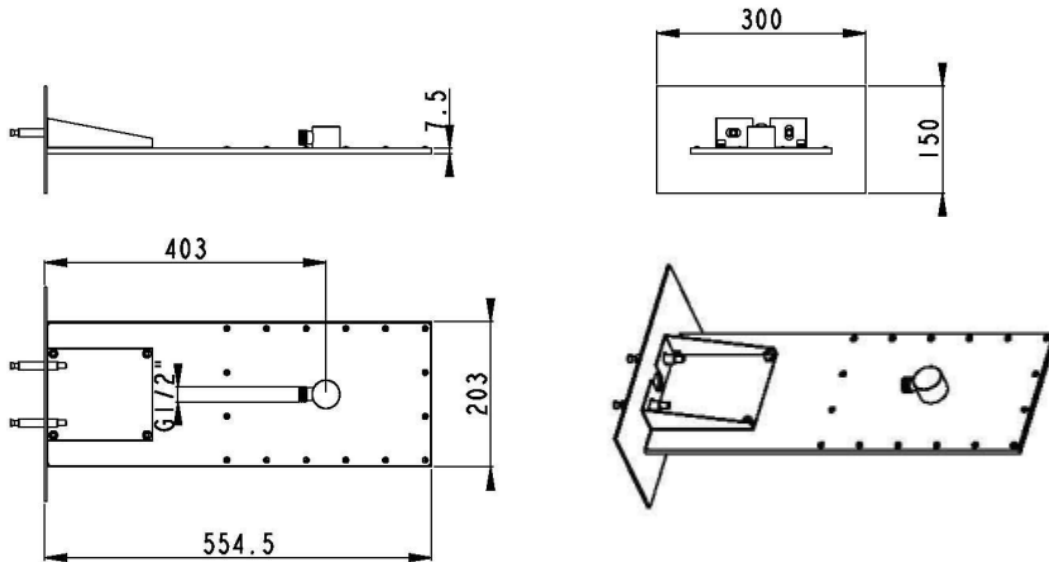

motivo

WALL PLATE MOUNT SHOWER

Our Beautiful Stone Bath Series are constructed of thick reconstituted limestone with a 70/30 to resin ratio, are smooth and silky to the touch.

- Code: HS50
- Superior Quality
- Polished Stainless Steel
- Weight 6kgs
- WELS 3Star Rating
- 9 Litres per minute
- WELS Licence Number: 0175
- WELS Registration No: S10245
- Australian Standard (SAI)
- AS/NZS 3718:2003

SYDNEY
Woollahra
163 Edgecliff Road
Woollahra NSW 2025
T 02 9386 9809

Crows Nest
113A Willoughby Road
Crows Nest NSW 2065
T 02 9460 6111

MELBOURNE
Richmond
229 Swan Street
Richmond VIC 3121
T 03 9428 9996

QUEENSLAND
Fortitude Valley
Shop 2, 826 Ann Street
Fortitude Valley QLD 4006
T 07 3852 6363