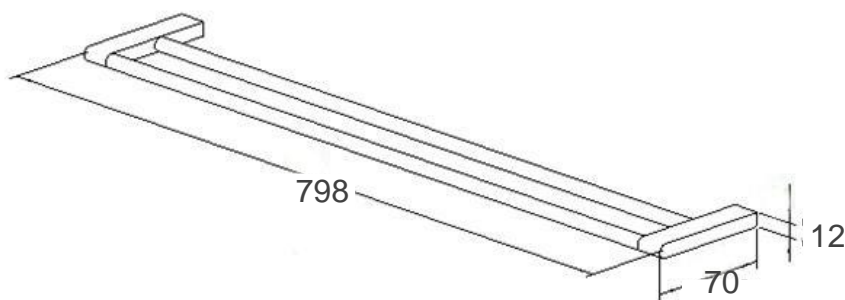

Chatswood NSW 2067

T 02 9882 2044

MELBOURNE

Richmond

229 Swan Street

Richmond VIC 3121

T 03 9428 9996

DOUBLE TOWEL RAIL 750MM

- **Code: ICON-04**
- **Superior Quality**
- **DR Brass Construction**
- **Polished Chrome**