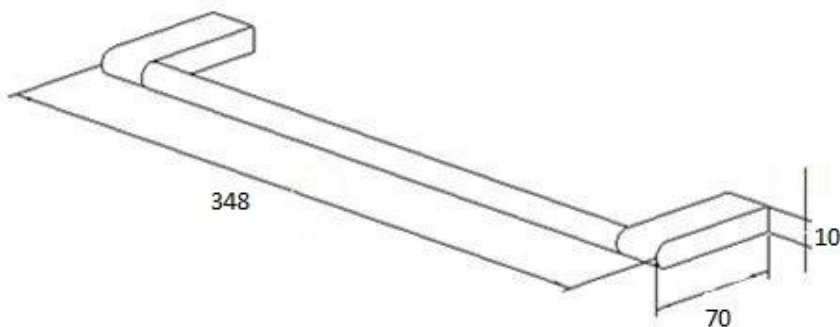

HAND TOWEL RAIL – 350mm Long

- Code: ICON05
- Superior Quality
- DR Brass Construction
- Polished Chrome

SYDNEY

Woollahra

163 Edgecliff Road

Woollahra NSW 2025

T 02 9386 9809

Chatswood