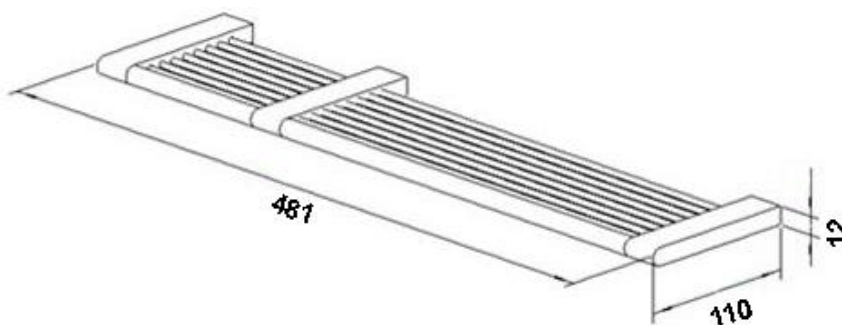

architetto
Designer Hardware

DELUX SHOWER & SOAP SHELF 480MM Long

SYDNEY

Woollahra

163 Edgecliff Road

Woollahra NSW 2025

T 02 9386 9809

Chatswood