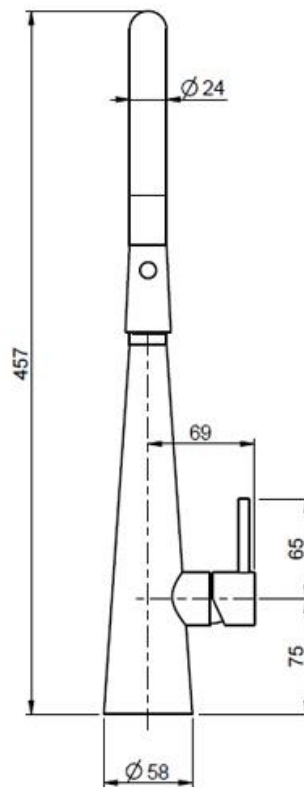

- Code: LIN-09
- Italian Made
- 25 Year Warranty
- Metal Pull Out
- Dual Function Pull Out
- Superior Quality
- DR Brass Construction
- WELS Rating: 6 Star
- Australian Standard (SAI)
- AS/NZS 3718:2003