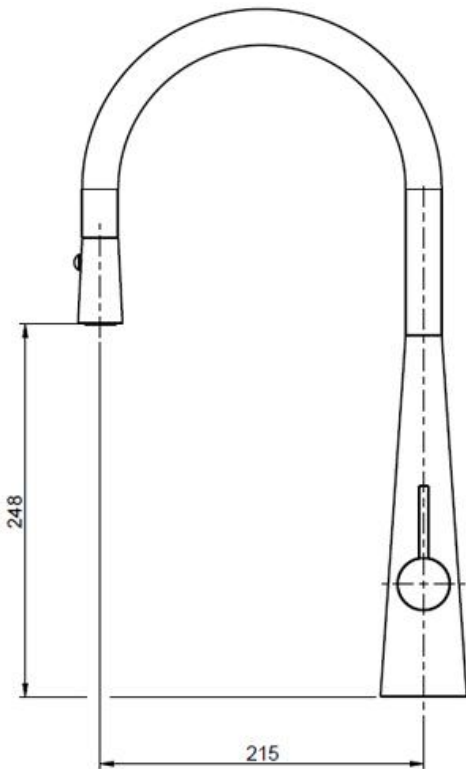

- Code: LIN-09
- Italian Made
- 25 Year Warranty
- Metal Pull Out
- Dual Function Pull Out
- Superior Quality
- DR Brass Construction
- WELS Rating: 6 Star
- Australian Standard (SAI)
- AS/NZS 3718:2003