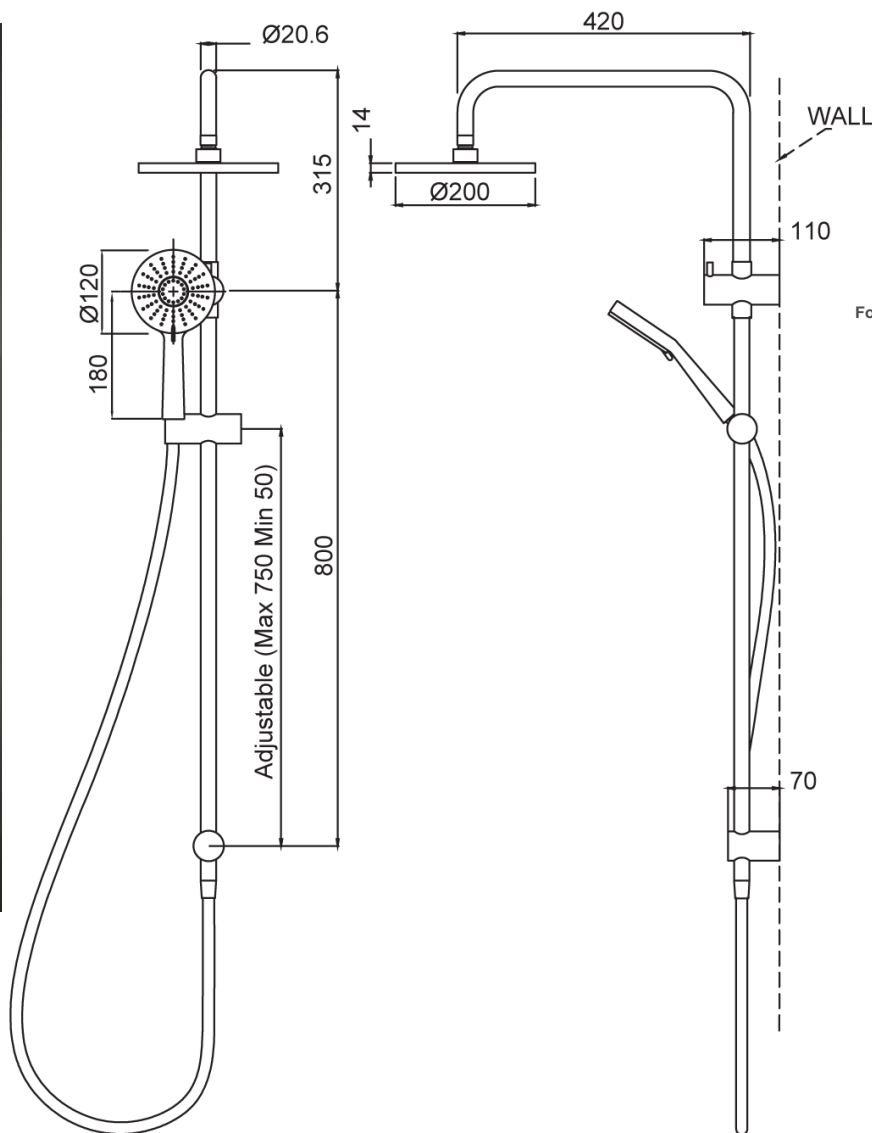

The last bastion of privacy, a space of peace and tranquillity, your Bathroom
Enjoy the look and feel of our European Bathroom fittings and fixtures.
Designed and made to the highest International and Australian standards.

motivo

ROUND MULTI FUNCTION SHOWER (Round Heads)

SYDNEY

Woollahra

163 Edgecliff Road

Woollahra NSW 2025

T 02 9386 9809

Crows Nest

113A Willoughby Road

Crows Nest NSW 2065

T 02 9460 6111

MELBOURNE

Richmond

229 Swan Street

Richmond VIC 3121

T 03 9428 9996

QUEENSLAND

Fortitude Valley

Shop 2, 826 Ann Street

Fortitude Valley QLD 4006

T 07 3852 6363

- Code: MET-06Ab
- Superior Quality 200mm (Round Heads)
- DR Brass Construction
- Polished Chrome
- WELS 3 Star Rating - 9 Litres per minute
- WELS Licence Number: 1690
- WELS Registration No: S11924
- WELS 3 Star Rating - 8.5 Litres per minute
- WELS Licence Number: 1690
- WELS Registration No: S11931
- Australian Standard (SAI)
- AS/NZS 3718:2003

LIC. WMKAD0381
SAI GLOBAL

Australian Standard

WWW.ACSBATHROOMS.COM.AU