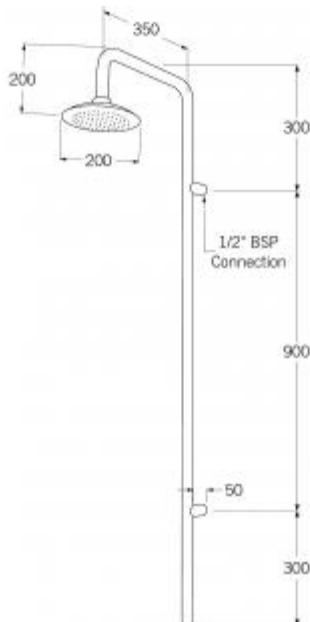

Monsoon by Sussex

SUSSEX TAPS | AUSTRALIAN MADE. WORLD CLASS.

- Code: MON-01
- Superior Quality Australian Made
- 3 Star WELS Rating
- Marine Grade 316 Stainless Steel
- 15 Year Warranty

SYDNEY
Woollahra
163 Edgecliff Road
Woollahra NSW 2025
T 02 9386 9809