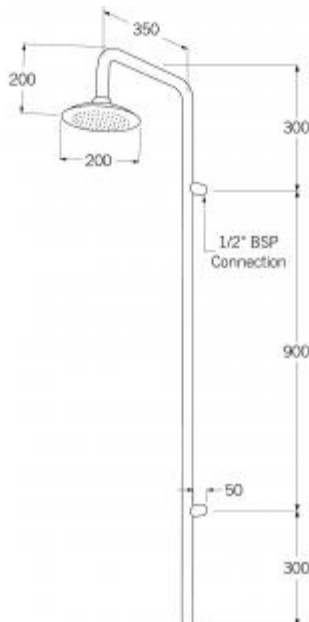

## Monsoon by Sussex

SUSSEX TAPS | AUSTRALIAN MADE. WORLD CLASS.

- Code: MON-02
- Superior Quality Australian Made
- 3 Star WELS Rating
- Marine Grade 316 Stainless Steel
- 15 Year Warranty

SYDNEY  
Woollahra  
163 Edgecliff Road  
Woollahra NSW 2025  
T 02 9386 9809