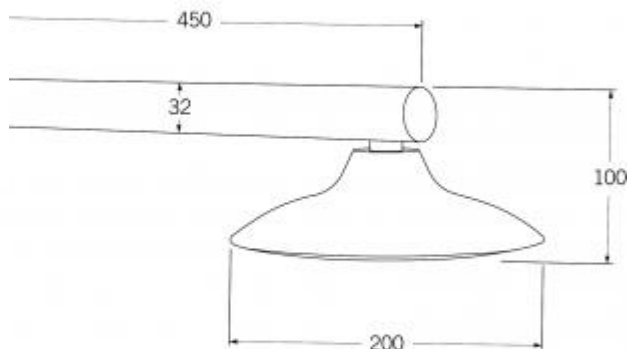

- Code: MON-03
- Superior Quality Australian Made
- 3 Star WELS Rating
- Marine Grade 316 Stainless Steel
- 15 Year Warranty