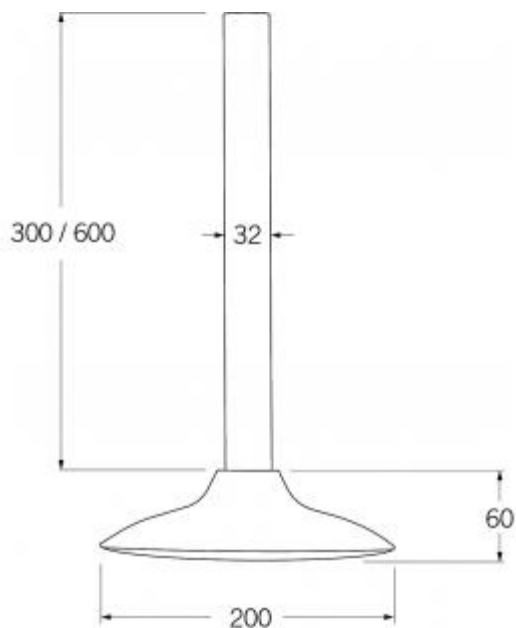

- Code: MON-04
- Superior Quality Australian Made
- 3 Star WELS Rating
- Marine Grade 316 Stainless Steel
- 15 Year Warranty