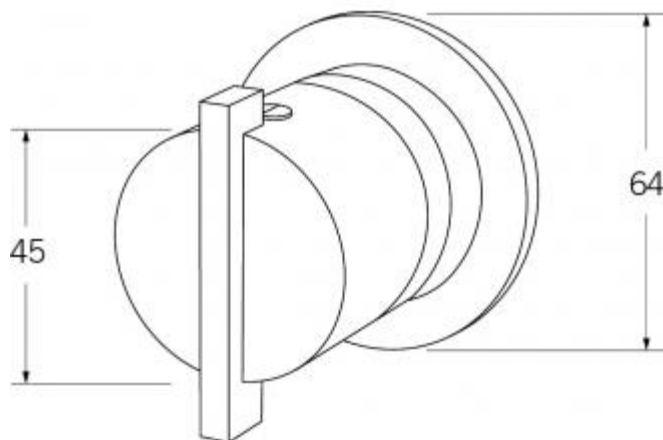

## Monsoon by Sussex

SUSSEX TAPS | AUSTRALIAN MADE. WORLD CLASS.

SUSSEX

- Code: MON-05
- Superior Quality Australian Made
- Marine Grade 316 Stainless Steel
- 15 Year Warranty

WaterMark  
LIC. WMKA00381  
SAI GLOBAL