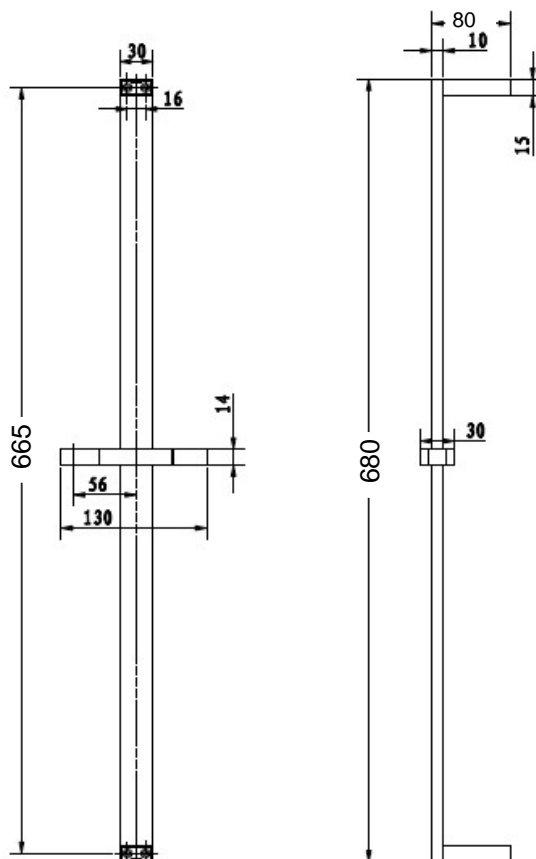

The last bastion of privacy, a space of peace and tranquillity, your Bathroom
Enjoy the look and feel of our European Bathroom fittings and fixtures.
Designed and made to the highest International and Australian standards.

motivo

MS 002SA

MELBOURNE

Richmond
229 Swan Street
Richmond VIC 3121
T 03 9428 9996

SYDNEY

Woollahra
163 Edgecliff Road
Woollahra NSW 2025
T 02 9386 9809

Chatswood

Unit 36/28 Barcoo Street
Chatswood NSW 2067
T 02 9882 2044

Square Hand Held Rail Shower

CODE: MS 002SA

- •Superior Quality
- •Brass Construction with Polished Chrome Finish
- •Australian Standards (SAI)
- •AS/NZS 3718:2003
- •Swivel Standard Hose-Upgrade Option Available
- •Anti-lime scale finish to shower head