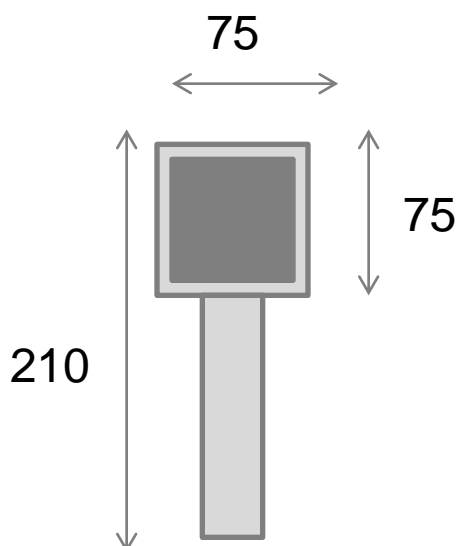

The last bastion of privacy, a space of peace and tranquillity, your Bathroom
Enjoy the look and feel of our European Bathroom fittings and fixtures.
Designed and made to the highest International and Australian standards.

ACS
DESIGNER BATHROOMS

motivo

MS 002SB

SYDNEY

Woollahra

163 Edgecliff Road

Woollahra NSW 2025

T 02 9386 9809

Crows Nest

113A Willoughby Road

Crows Nest NSW 2065

T 02 9460 6111

MELBOURNE

Richmond

229 Swan Street

Richmond VIC 3121

T 03 9428 9996

QUEENSLAND

Fortitude Valley

Shop 2, 826 Ann Street

Fortitude Valley QLD 4006

T 07 3852 6363

Designer Rail Shower – Large Square Head

CODE: MS 002SB

- •Superior Quality
- •ABS Plastic with Polished Chrome Look Finish
- •Swivel Standard Hose-Upgrade Option Available
- •Anti-lime scale finish to shower head
- WELS 3 Star Rating
- 9 Litres per minute
- WELS Licence Number: 1151
- WELS Registration No: S07379
- •Australian Standards (SAI)
- •AS/NZS 3718:2003