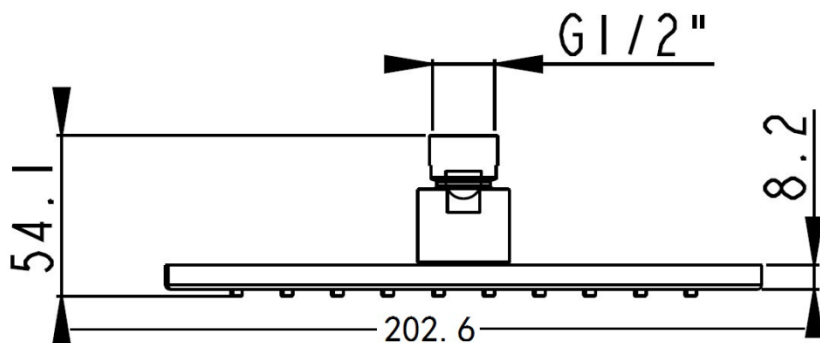

The last bastion of privacy, a space of peace and tranquillity, your Bathroom
Enjoy the look and feel of our European Bathroom fittings and fixtures.
Designed and made to the highest International and Australian standards.

motivo

MSY0901

200MM DIAMETRE RAIN SHOWER HEAD

Round with an 80mm sleek profile

Swivel head.

Rub clean technology to prevent lime scale & calcium build-up

WELS 3 Star Rating

8.5 Litres per minute

WELS Licence Number: 1690

WELS Registration No: S11931

SYDNEY
Woollahra
163 Edgecliff Road
Woollahra NSW 2025
T 02 9386 9809

Crows Nest
113A Willoughby Road
Crows Nest NSW 2065
T 02 9460 6111

MELBOURNE
Richmond
229 Swan Street
Richmond VIC 3121
T 03 9428 9996

QUEENSLAND
Fortitude Valley
Shop 2, 826 Ann Street
Fortitude Valley QLD 4006
T 07 3852 6363