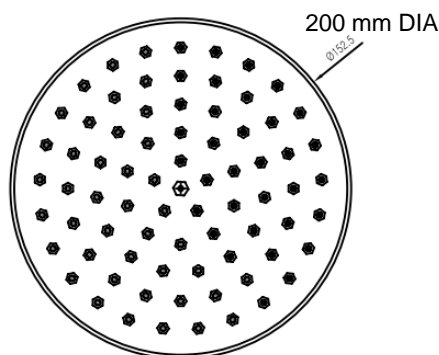

The last bastion of privacy, a space of peace and tranquillity, your Bathroom
Enjoy the look and feel of our European Bathroom fittings and fixtures.
Designed and made to the highest International and Australian standards.

motivo

MSY0901

200MM DIAMETRE RAIN SHOWER HEAD

Round with an 80mm sleek profile

Swivel head.

Rub clean technology to prevent lime scale & calcium build-up

WELS 3 Star Rating

8.5 Litres per minute

WELS Licence Number: 1690

WELS Registration No: S11931

SYDNEY
Woollahra
163 Edgecliff Road
Woollahra NSW 2025
T 02 9386 9809

Crows Nest
113A Willoughby Road
Crows Nest NSW 2065
T 02 9460 6111

MELBOURNE
Richmond
229 Swan Street
Richmond VIC 3121
T 03 9428 9996

QUEENSLAND
Fortitude Valley
Shop 2, 826 Ann Street
Fortitude Valley QLD 4006
T 07 3852 6363