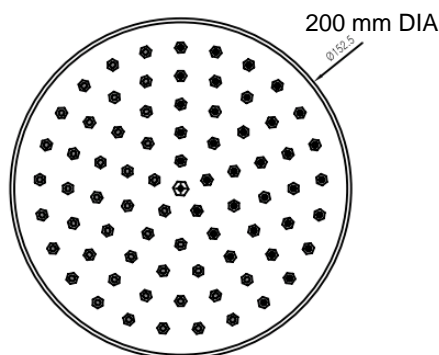

The last bastion of privacy, a space of peace and tranquillity, your Bathroom
Enjoy the look and feel of our European Bathroom fittings and fixtures.
Designed and made to the highest International and Australian standards.

motivo

MSY0901MB

200MM DIAMETER RAIN SHOWER HEAD

Swivel head.

Rub clean technology to prevent lime scale & calcium build-up

WELS 3 Star Rating

8.5 Litres per minute

WELS Licence Number: 1690

WELS Registration No: S11931

SYDNEY
Woollahra
163 Edgecliff Road
Woollahra NSW 2025
T 02 9386 9809

Crows Nest
113A Willoughby Road
Crows Nest NSW 2065
T 02 9460 6111

MELBOURNE
Richmond
229 Swan Street
Richmond VIC 3121
T 03 9428 9996

QUEENSLAND
Fortitude Valley
Shop 2, 826 Ann Street
Fortitude Valley QLD 4006
T 07 3852 6363