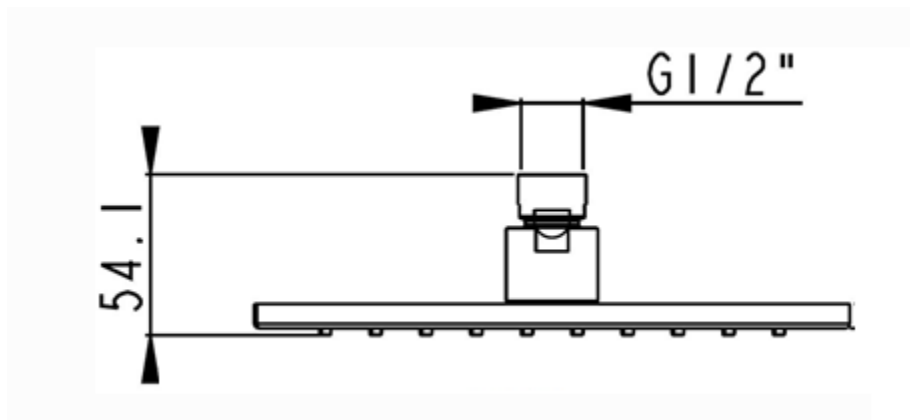

The last bastion of privacy, a space of peace and tranquillity, your Bathroom
Enjoy the look and feel of our European Bathroom fittings and fixtures.
Designed and made to the highest International and Australian standards.

motivo

MSY0901MB

200MM DIAMETER RAIN SHOWER HEAD

Swivel head.

Rub clean technology to prevent lime scale & calcium build-up

WELS 3 Star Rating

8.5 Litres per minute

WELS Licence Number: 1690

WELS Registration No: S11931

SYDNEY
Woollahra
163 Edgecliff Road
Woollahra NSW 2025
T 02 9386 9809

Crows Nest
113A Willoughby Road
Crows Nest NSW 2065
T 02 9460 6111

MELBOURNE
Richmond
229 Swan Street
Richmond VIC 3121
T 03 9428 9996

QUEENSLAND
Fortitude Valley
Shop 2, 826 Ann Street
Fortitude Valley QLD 4006
T 07 3852 6363