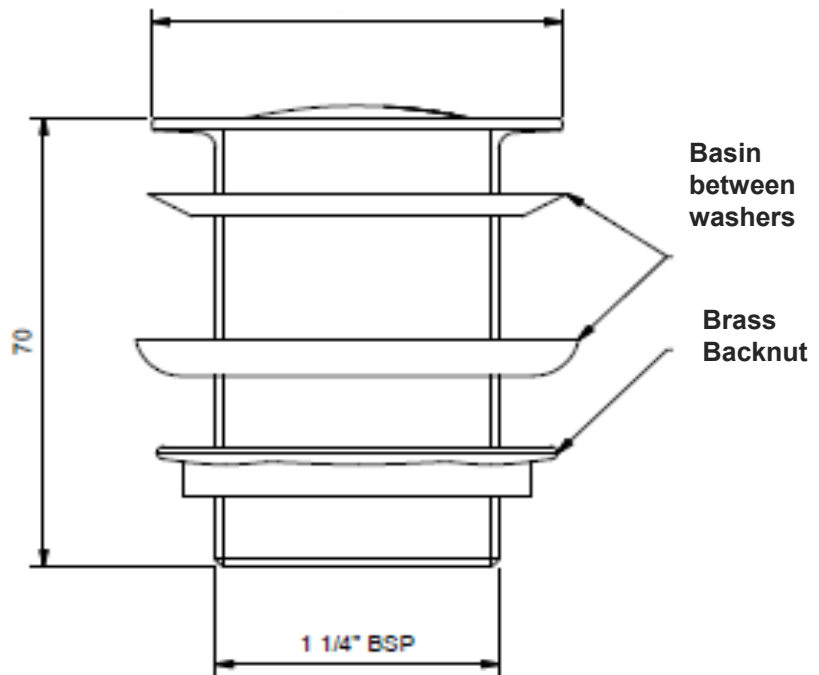

The last bastion of privacy, a space of peace and tranquillity, your Bathroom
Enjoy the look and feel of our European Bathroom fittings and fixtures.
Designed and made to the highest International and Australian standards.

moda

BASIN POP Up Waste

65mm

- Code: P2MB
- POP UP WASTE FOR BASINS
- 32mm No Overflow
- Made from Brass with Black Matt Finish
- Australian Standards Compliant

www.acsbathrooms.com.au