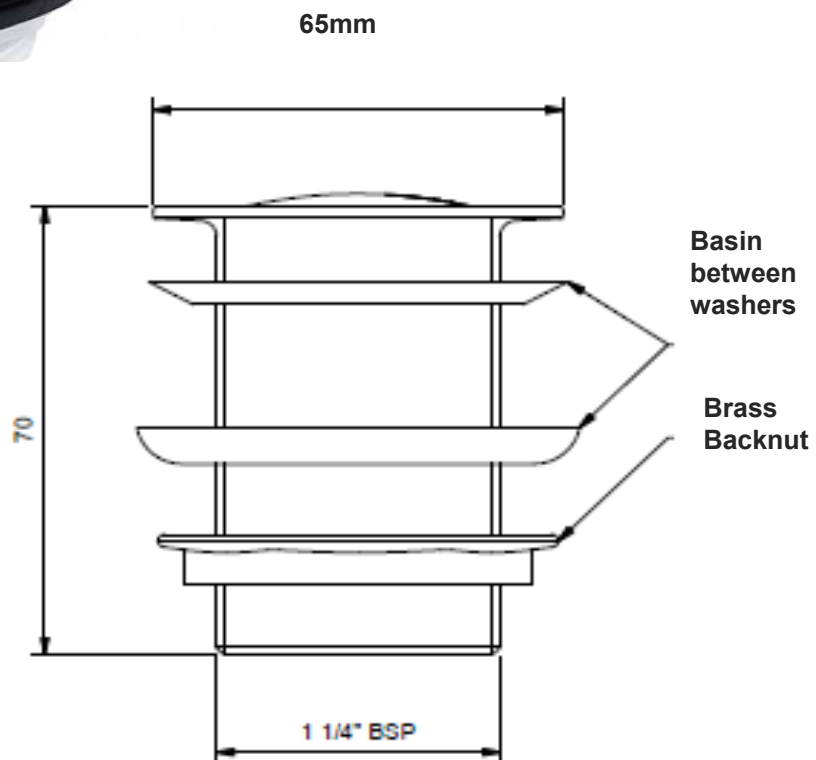

The last bastion of privacy, a space of peace and tranquillity, your Bathroom
Enjoy the look and feel of our European Bathroom fittings and fixtures.
Designed and made to the highest International and Australian standards.

moda

BASIN POP Up Waste

- Code: P2MW
- POP UP WASTE FOR BASINS
- 32mm No Overflow
- Made from Brass with White Matt Finish
- Australian Standards Compliant

www.acsbathrooms.com.au