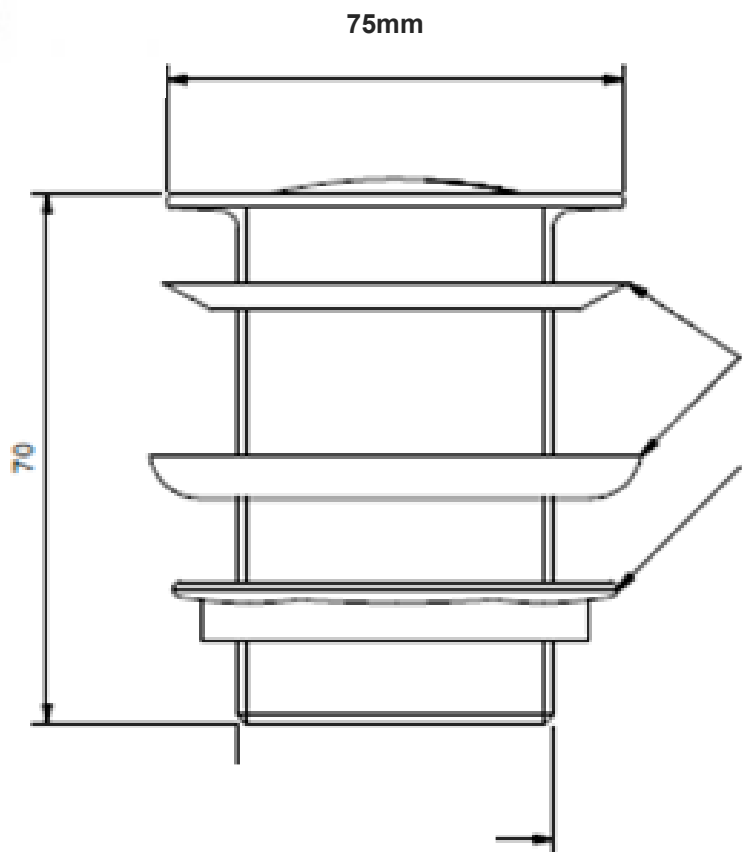

The last bastion of privacy, a space of peace and tranquillity, your Bathroom
Enjoy the look and feel of our European Bathroom fittings and fixtures.
Designed and made to the highest International and Australian standards.

moda

BATH POP Up Waste

- Code: P3
- POP UP WASTE FOR BATH
- 40mm No Overflow
- Made from Brass with Chrome Finish
- Australian Standards Compliant

www.acsbathrooms.com.au