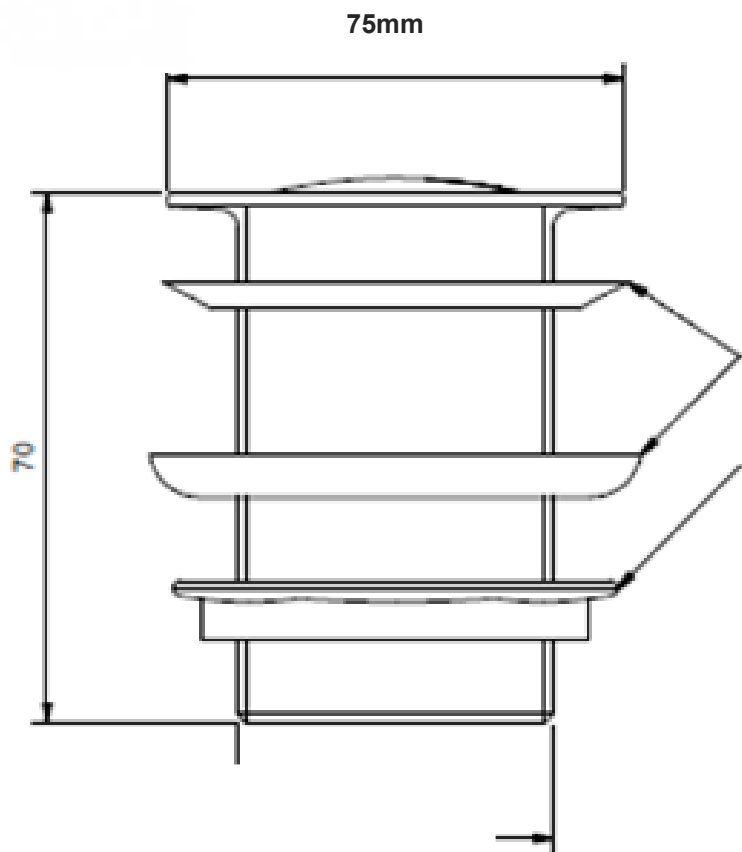

The last bastion of privacy, a space of peace and tranquillity, your Bathroom
Enjoy the look and feel of our European Bathroom fittings and fixtures.
Designed and made to the highest International and Australian standards.

moda

- Code: P3MB
- POP UP WASTE FOR BATH
- 40mm No Overflow
- Made from Brass with Black Matt Finish
- Australian Standards Compliant

www.acsbathrooms.com.au