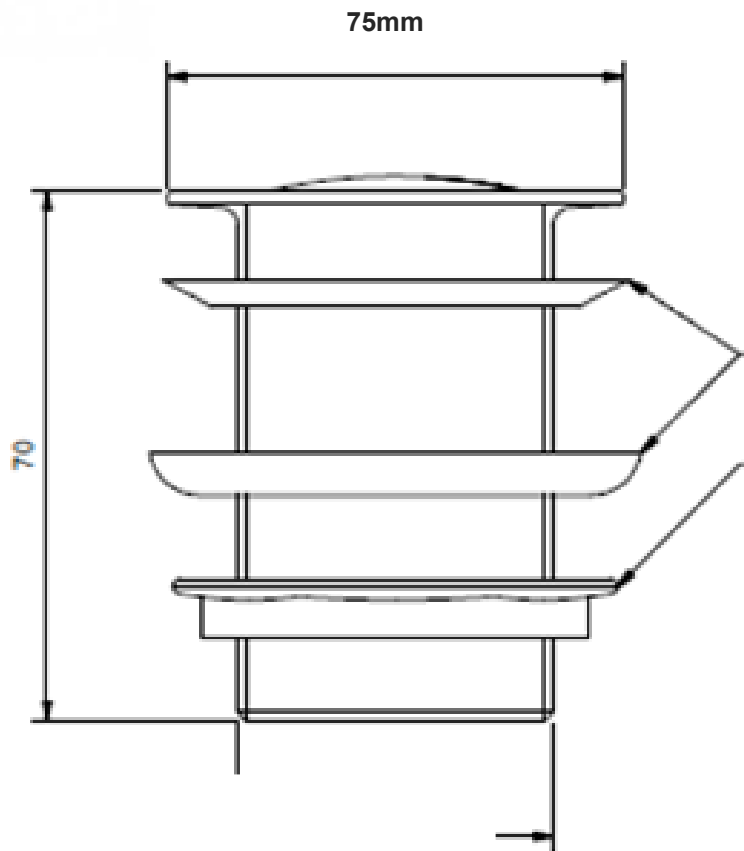

The last bastion of privacy, a space of peace and tranquillity, your Bathroom
Enjoy the look and feel of our European Bathroom fittings and fixtures.
Designed and made to the highest International and Australian standards.

moda

BATH POP Up Waste

- Code: P3MW
- POP UP WASTE FOR BATH
- 40mm No Overflow
- Made from Brass with White Matt Finish
- Australian Standards Compliant

www.acsbathrooms.com.au