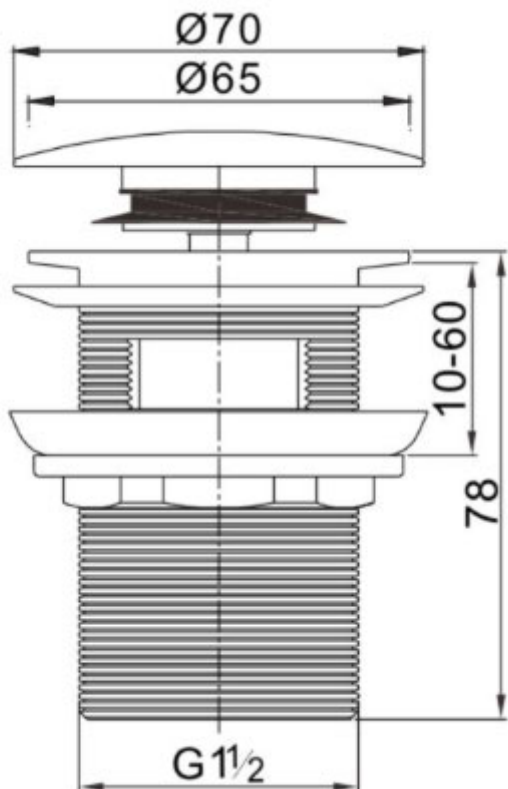

moda

Code: P4MW

Material: DR Brass Matt White Stone Top

Features:

- POP UP WASTE with Overflow FOR BATH
- 40mm No Overflow
- Italian Design & Engineering
- DR Brass with Solid Stone Cap
- Scratch and Stain resistance
- Australian Standard (SAI) AS/NZS 3718:2003