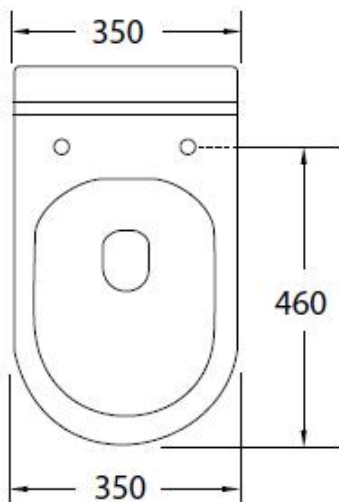

Water Inlet Height
350mm