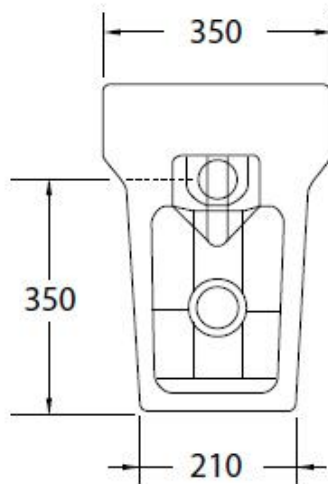

Water Inlet Height
350mm