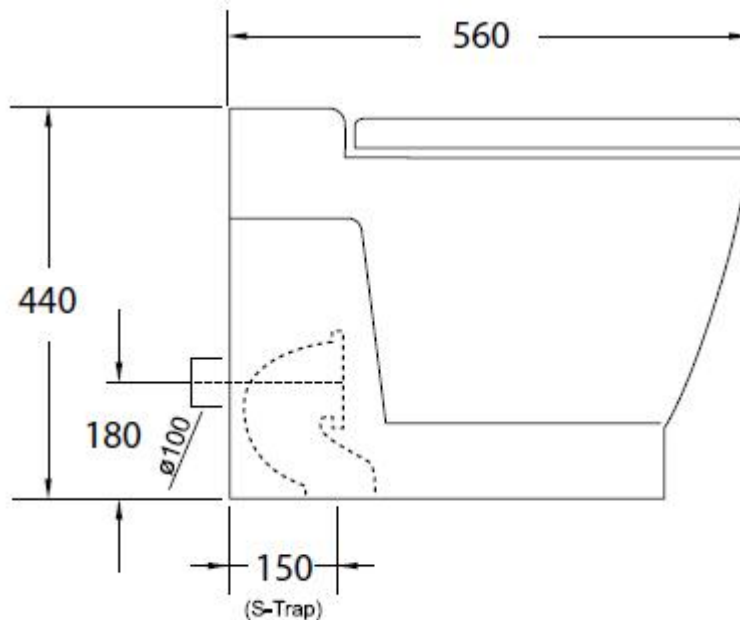

Water Inlet Height
350mm