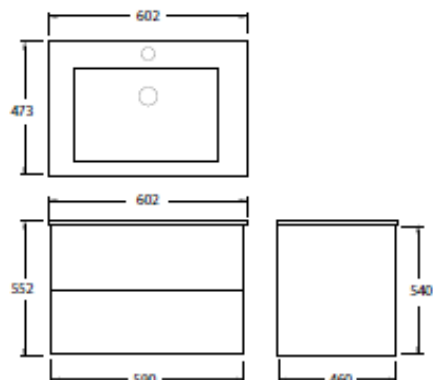

## BENELLI BATHROOM FURNITURE

Blanche 600mm Vanity Oak Veneer

Product Code: PACO-141 & PACO-141a

### Dimensions

602mm (w) x 473mm (d) x 552mm (h)