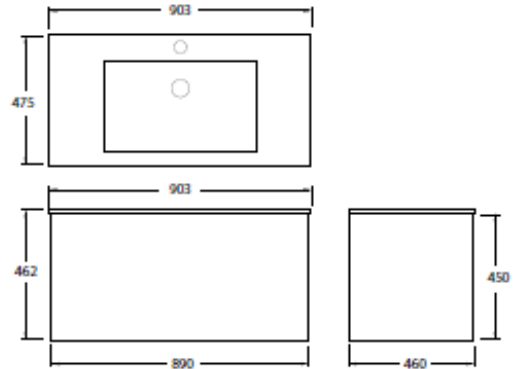

paco jaansōn

BENELLI BATHROOM FURNITURE

Blanche 900mm Vanity Oak Veneer

Product Code: PACO-142 & PACO-142a

Dimensions

903mm (w) x 460mm (d) x 462mm (h)

DESCRIPTION

Benelli's Bathroom furniture conveys elegance, and luxury; whilst combining aesthetics, ergonomics, and functionality. Curated with the finest materials, and numerous colours variations; timber veneer and solid surface wash basin.