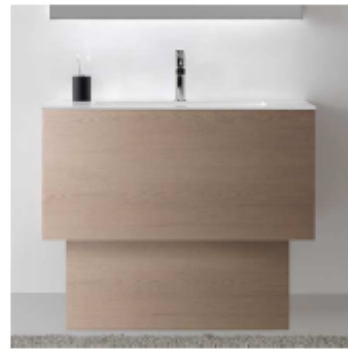

paco jaansōn

BENELLI BATHROOM FURNITURE

Blanche 900mm Vanity Oak Veneer

Product Code: PACO-142 & PACO-142a

Dimensions

903mm (w) x 460mm (d) x 462mm (h)

DESCRIPTION

Benelli's Bathroom furniture conveys elegance, and luxury; whilst combining aesthetics, ergonomics, and functionality. Curated with the finest materials, and numerous colours variations; timber veneer and solid surface wash basin.

Benelli aligns with manufacturing facilities all over the world, that are managed and operated using Australian quality assurance processes to achieve compliance with all relevant AS/NZS standards.

The Blanche range is simplistic in its design. Rest assured no expense has been spared on creating this gorgeous centrepiece for any bathroom.

Features

Push To Open Single Drawer
Satin Finish Solid Surface Basin
One Tap Hole

5 Years Limited Manufacturers Warranty
1 Year Limited Commercial Warranty
Textured Woodgrain Finish - Timber Veneer
Graphite Interior
Kickboard Optional Extra (KB900-OAK)