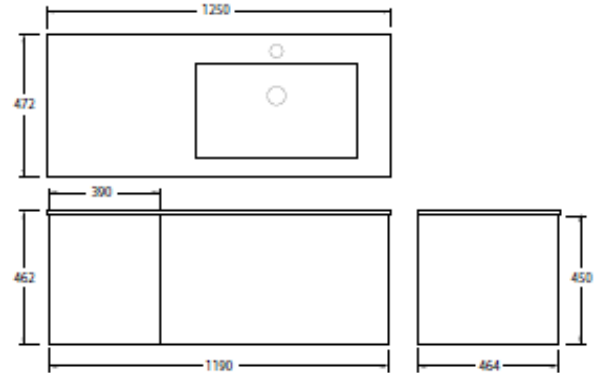

BENELLI BATHROOM FURNITURE

Blanche 1200mm Vanity Oak Veneer

Product Code: PACO-143 & PACO-143a

Dimensions

1250mm (w) x 472mm (d) x 462mm (h)

DESCRIPTION

Benelli's Bathroom furniture conveys elegance, and luxury; whilst combining aesthetics, ergonomics, and functionality. Curated with the finest materials, and numerous colours variations; timber veneer and solid surface wash basin.