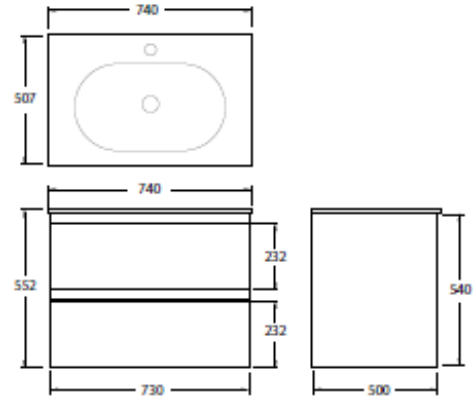

paco jaansōn

BENELLI BATHROOM FURNITURE

Boffi 750mm Vanity Walnut Veneer

Product Code: PACO-144 & PACO-144a

Dimensions

740mm (w) x 507mm (d) x 552mm (h)

DESCRIPTION

Benelli's Bathroom furniture conveys elegance, and luxury; whilst combining aesthetics, ergonomics, and functionality. Curated with the finest materials, and numerous colours variations; timber veneer and solid surface wash basin.