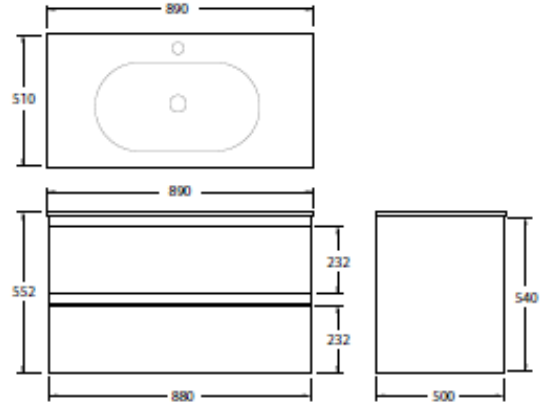

paco jaansōn

BENELLI BATHROOM FURNITURE

Boffi 900mm Vanity Walnut Veneer

Product Code: PACO-145 & PACO-145a

Dimensions

890mm (w) x 510mm (d) x 552mm (h)

DESCRIPTION

Benelli's Bathroom furniture conveys elegance, and luxury; whilst combining aesthetics, ergonomics, and functionality. Curated with the finest materials, and numerous colours variations; timber veneer and solid surface wash basin.