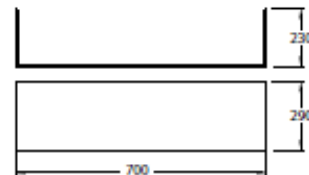

Features

Bevel - Grip Finger Pull Handles

Premium Soft-Close Drawers with European Mechanism

Satin Finish Solid Surface Basin

One Tap Hole

5 Years Limited Manufacturers Warranty

1 Year Limited Commercial Warranty

Textured Woodgrain Finish - Timber Veneer

Graphite Interior

Kickboard Optional Extra (KB900-WALNUT)