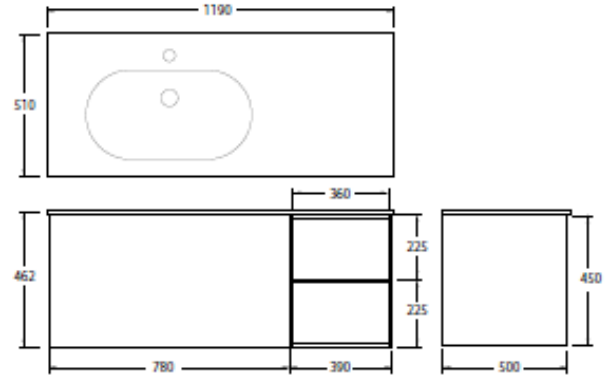

BENELLI BATHROOM FURNITURE

Boffi 1200mm Vanity Walnut Veneer Tempered Glass Drawer

Product Code: PACO-146 & PACO-146a

Dimensions

1190mm (w) x 510mm (d) x 462mm (h)

DESCRIPTION

Benelli's Bathroom furniture conveys elegance, and luxury; whilst combining aesthetics, ergonomics, and functionality. Curated with the finest materials, and numerous colours variations; timber veneer and solid surface wash basin.

Features

Push To Open Drawer

Tempered Glass Front with Aluminium Frame

Satin Finish Solid Surface Basin

Two Right Hand Side Shelves

One Tap Hole

5 Years Limited Manufacturers Warranty

1 Year Limited Commercial Warranty