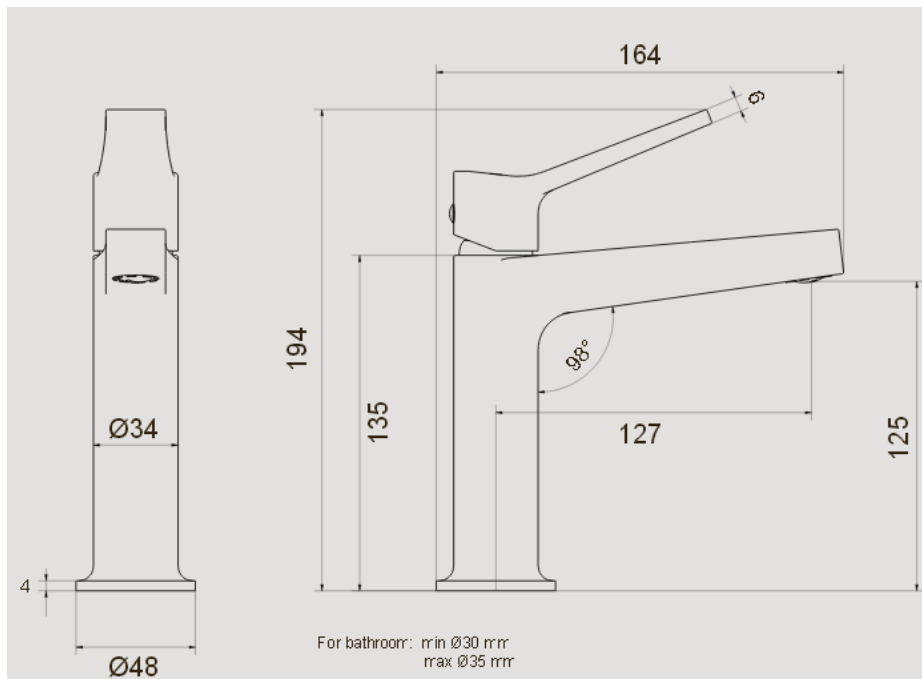

T 03 9428 9996

- CODE – PACO-64
- Polished Chrome Finish
- 5 Star 5L/min WELS Rating
- Australian Standards