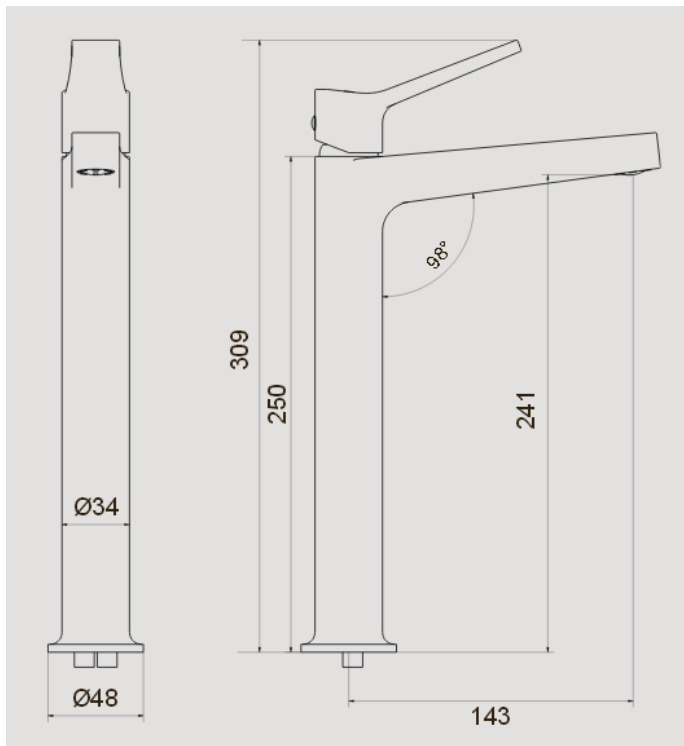

T 03 9428 9996

- CODE – PACO-65
- Polished Chrome Finish
- 5 Star 5L/min WELS Rating
- Australian Standards