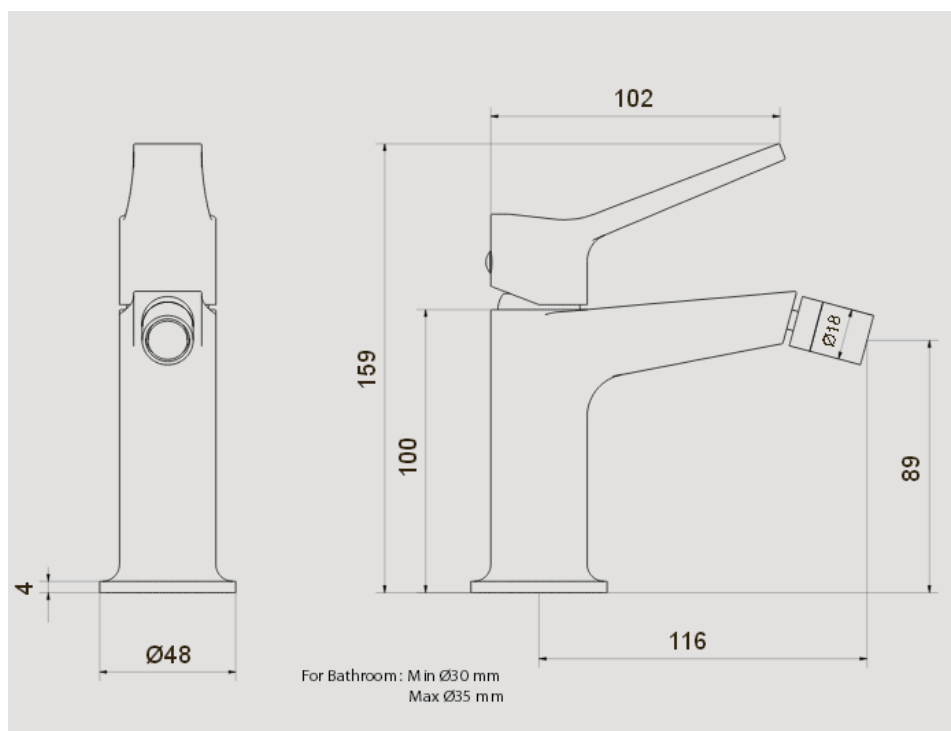

Richmond VIC 3121

T 03 9428 9996

- CODE – PACO-66
- Polished Chrome Finish
- 5 Star 5L/min WELS Rating
- Australian Standards