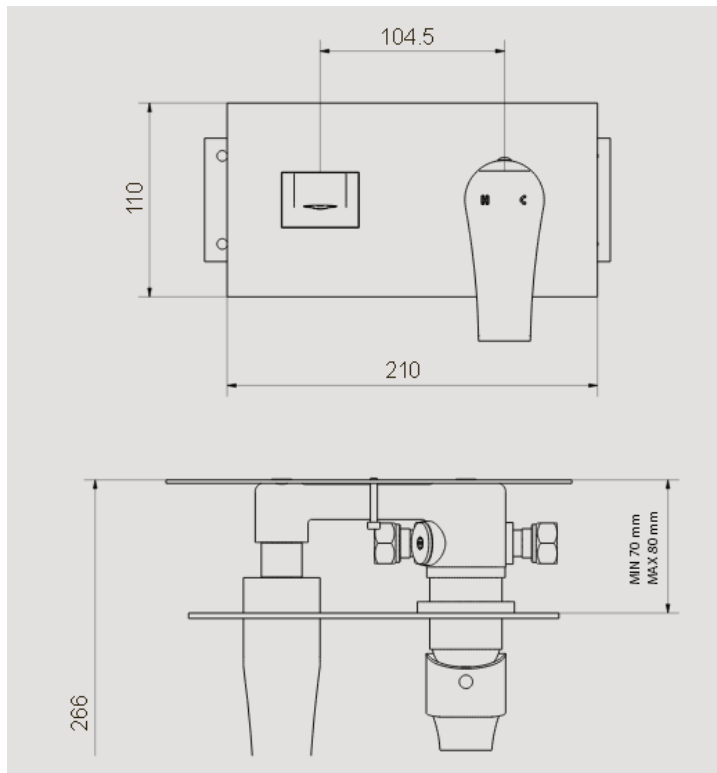

paco jaansõn

- CODE – PACO-67
- Polished Chrome Finish
- 5 Star 5L/min WELS Rating
- Australian Standards