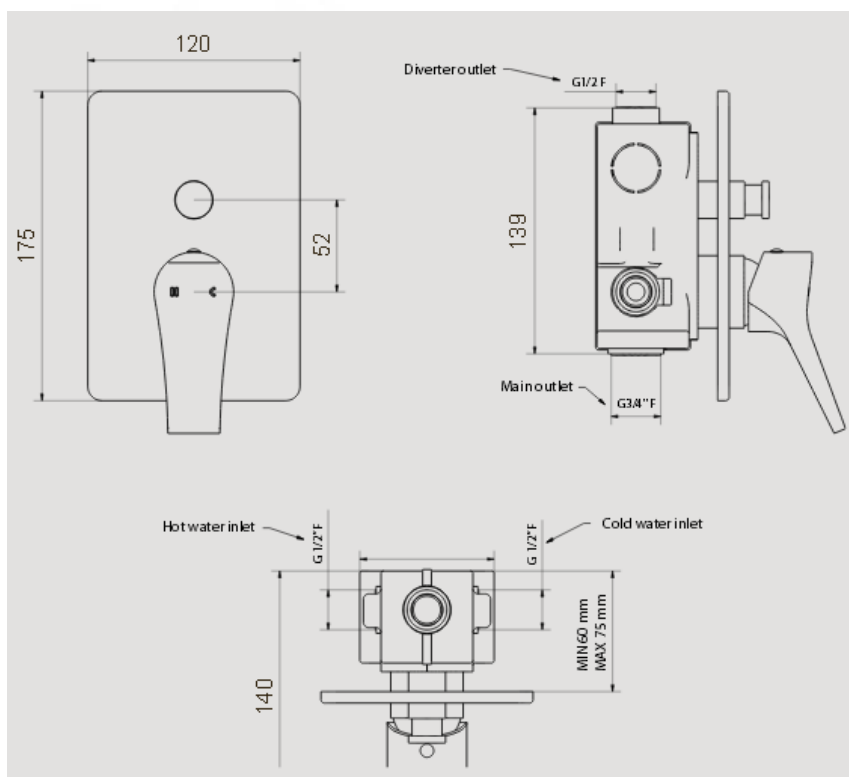

T 03 9428 9996

- CODE – PACO-69
- Polished Chrome Finish
- 5 Star 5L/min WELS Rating
- Australian Standards