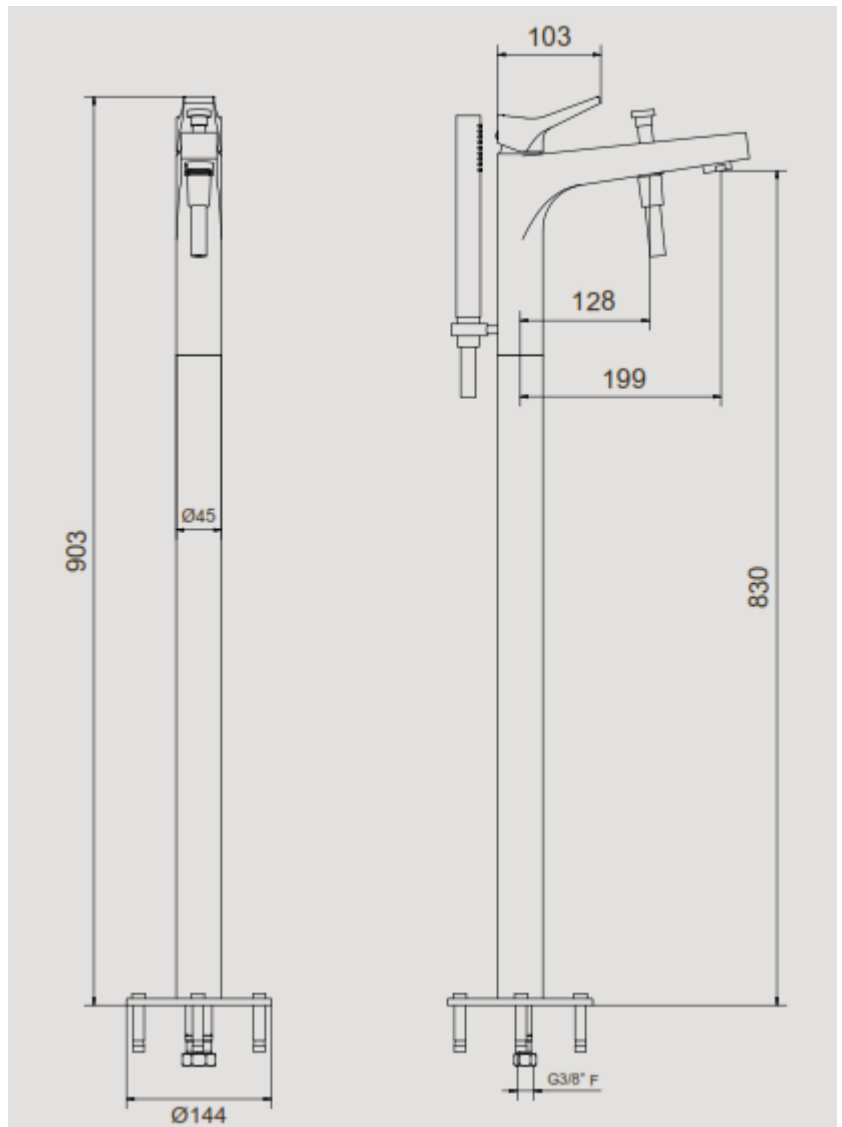

MELBOURNE
Richmond
229 Swan Street
Richmond VIC 3121
T 03 9428 9996

- CODE – PACO-79
- Polished Chrome Finish
- Minimalist Design
- WELS Approved
- Australian Standard (SAI)
- AS/NZS 3718:2003

paco jaansōn