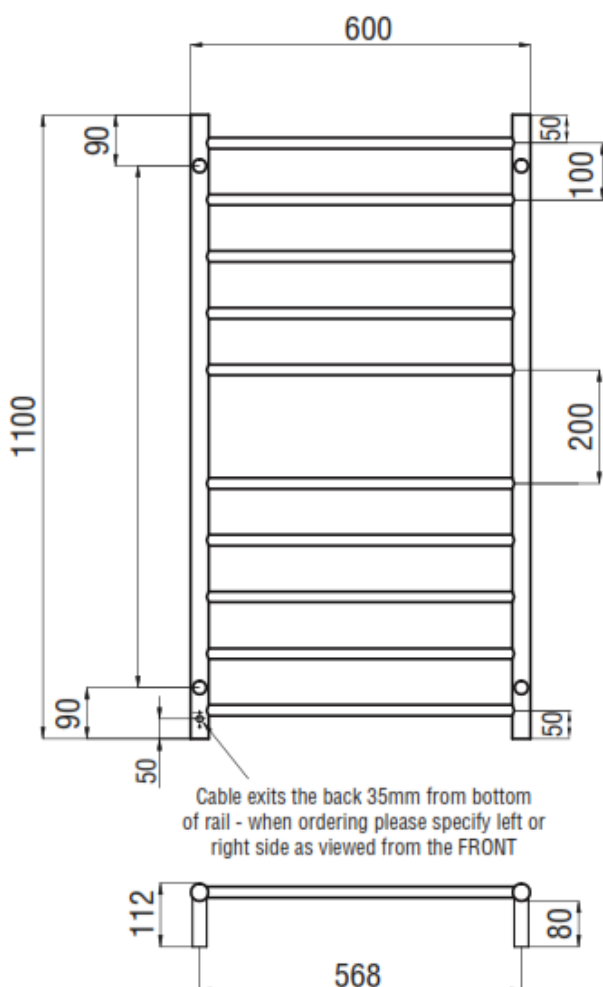

HEATED TOWEL RAIL ROUND

Code: RND02
 Size: 600 x 1100 x 112 mm
 Material: 304 Grade Stainless Steel
 Finish: Mirror Polished Finish
 Options: Hard Wired or Plug in
 Left or Right Hand Power Connection
 Power: 125 Watts
 Bars: 10 Bars
 Vertical Bars 32mm Diameter
 Features: Round Profile Straight Bars