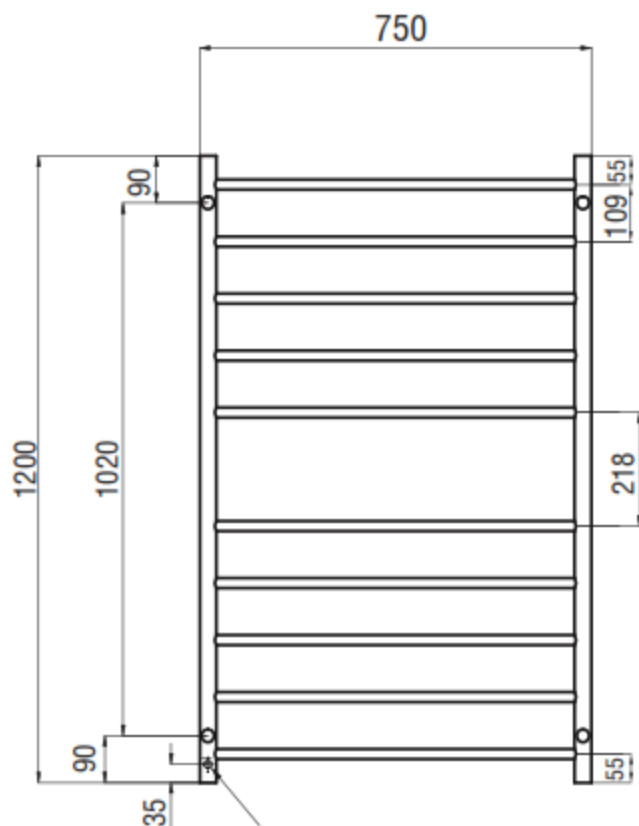

HEATED TOWEL RAIL ROUND

Code: RND04
 Size: 750 x 1200 x 112 mm
 Material: 304 Grade Stainless Steel
 Finish: Mirror Polished Finish
 Options: Hard Wired or Plug in
 Left or Right Hand Power Connection
 Power: 130 Watts
 Bars: 10 Bars
 Vertical Bars 32mm Diameter
 Horizontal Bars 19mm Diameter
 Features: Round Profile Straight Bars

Cable exits the back 35mm from bottom of rail -
 when ordering please specify left or
 right side as viewed from the FRONT