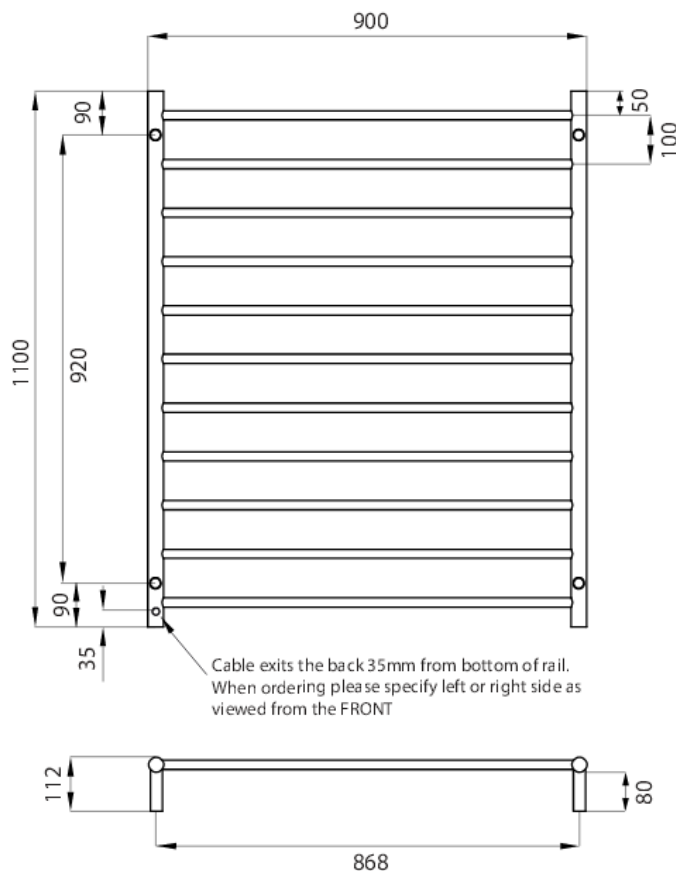

## HEATED TOWEL RAIL SQUARE

Product Code – RND05

- 900mm Wide
- 1100mm High
- 304 Grade Stainless Steel
- Mirror Polished Finish
- Hard Wired or Plug In
- 130 Watts
- Vertical Bars 32mm diameter
- Horizontal Bars 19mm diameter
- 11 Bars
- Features - Round bars, evenly spaced
- Can be mounted upside down
- 112mm from wall
- IP Rating - IP55
- Approval - SAA
- 7 year warranty