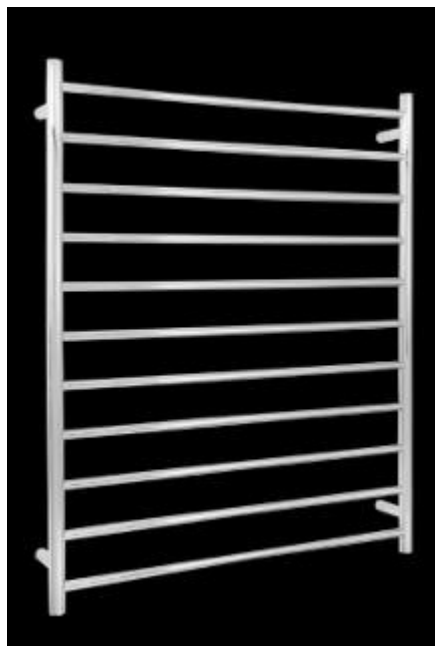

## HEATED TOWEL RAIL SQUARE

Product Code – RND05

- 900mm Wide
- 1100mm High
- 304 Grade Stainless Steel
- Mirror Polished Finish
- Hard Wired or Plug In
- 130 Watts
- Vertical Bars 32mm diameter
- Horizontal Bars 19mm diameter
- 11 Bars
- Features - Round bars, evenly spaced
- Can be mounted upside down
- 112mm from wall
- IP Rating - IP55
- Approval - SAA
- 7 year warranty