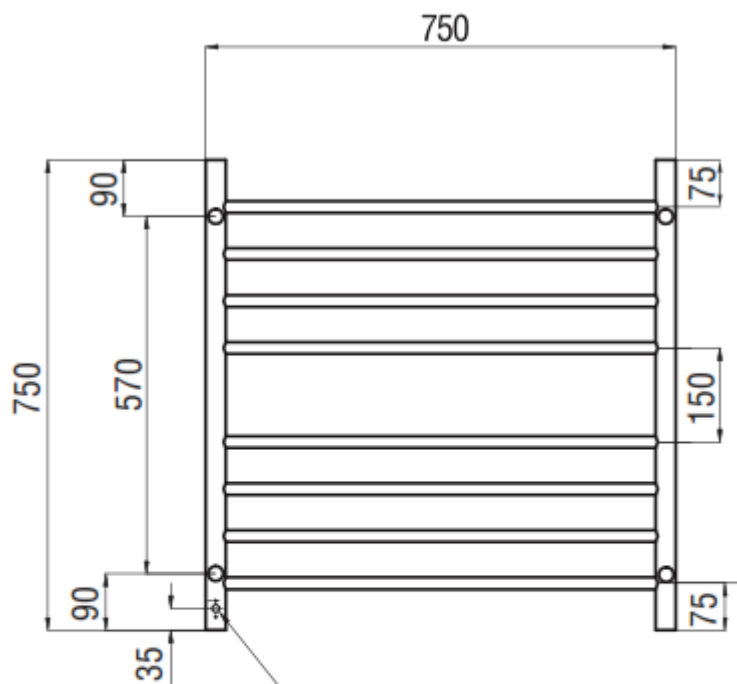

## HEATED TOWEL RAIL ROUND

Code: RND06  
 Size: 750 x 750 x 112 mm  
 Material: 304 Grade Stainless Steel  
 Finish: Mirror Polished Finish  
 Options: Hard Wired or Plug in  
 Left or Right Hand Power Connection  
 Power: 80 Watts  
 Bars: 8 Bars  
 Vertical Bars 32mm Diameter  
 Horizontal Bars 19mm Diameter  
 Features: Round Profile Straight Bars

T 02 9882 2044

MELBOURNE

Richmond

229 Swan Street

Richmond VIC 3121

T 03 9428 9996

Cable exits the back 35mm from bottom of rail -  
 when ordering please specify left or  
 right side as viewed from the FRONT