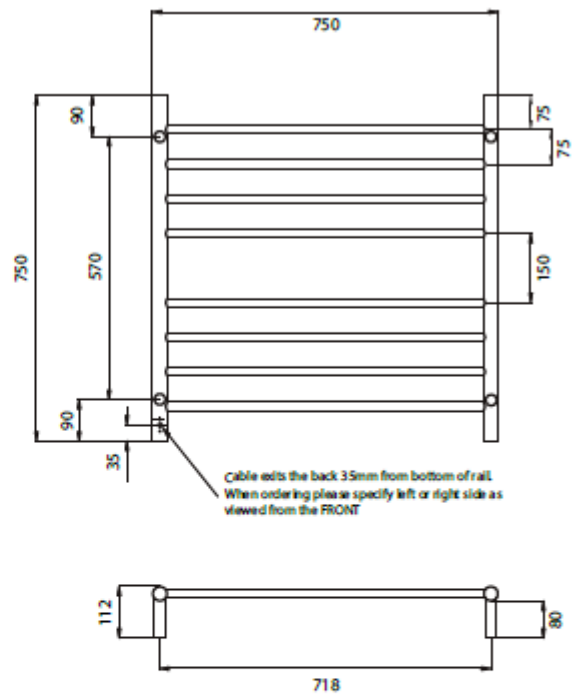

architetto

Designer Hardware

- RND06L 2S Series 8 Bar Heated Towel Rail 750x750mm Polished - Round - Left Hand
- RND06R 2S Series 8 Bar Heated Towel Rail 750x750mm Polished - Round - Right Hand
- RND06MBL 2S Series 8 Bar Heated Towel Rail 750x750mm Matt Black - Round - Left Hand
- RND06MBR 2S Series 8 Bar Heated Towel Rail 750x750mm Matt Black - Round - Right Hand
- RND06BL 2S Series 8 Bar Heated Towel Rail 750x750mm Brushed - Round - Left Hand
- RND06BR 2S Series 8 Bar Heated Towel Rail 750x750mm Brushed - Round - Right Hand
- RND06GML 2S Series 8 Bar Heated Towel Rail 750x750mm Gun Metal - Round - Left Hand
- RND06GMR 2S Series 8 Bar Heated Towel Rail 750x750mm Gun Metal- Round - Right Hand

MIRROR POLISHED AND SATIN BRUSHED
MANUFACTURED FROM 304 GRADE
STAINLESS STEEL

COLOURED FINISHES MANUFACTURED
FROM 201 GRADE STAINLESS STEEL

IP55 RATED (COLOURED FINISHES ARE
IP54 RATED)

ALL TOWEL RAILS AVAILABLE WITH EITHER
BOTTOM LEFT OR RIGHT OUTPUT
HARD WIRED OR PLUG IN OPTIONS
AVAILABLE ON ALL HEATED TOWEL RAILS

CAN BE MOUNTED UPSIDE DOWN

10 YEAR WARRANTY FOR CONSTRUCTION /
HEATING ELEMENT

COATING ON COLOURED RAILS ARE
COVERED BY A 2 YEAR WARRANTY

FEATURES

- Round bar / Height 750mm /
8 bars with a central gap / 125W
- Vertical bars 32mm diameter
- Horizontal bars 19mm diameter
- 112mm from wall
- Cable length: 1.4m