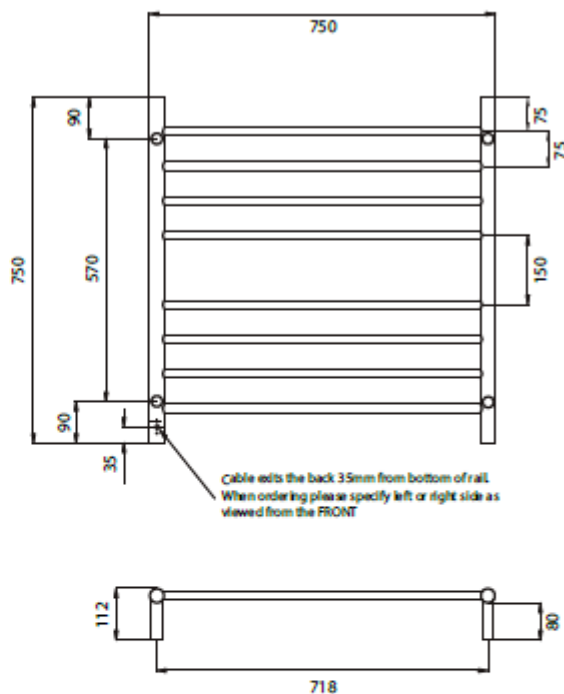

architetto

Designer Hardware

- RND06L 2S Series 8 Bar Heated Towel Rail 750x750mm Polished - Round - Left Hand
- RND06R 2S Series 8 Bar Heated Towel Rail 750x750mm Polished - Round - Right Hand
- RND06MBL 2S Series 8 Bar Heated Towel Rail 750x750mm Matt Black - Round - Left Hand
- RND06MBR 2S Series 8 Bar Heated Towel Rail 750x750mm Matt Black - Round - Right Hand
- RND06BL 2S Series 8 Bar Heated Towel Rail 750x750mm Brushed - Round - Left Hand
- RND06BR 2S Series 8 Bar Heated Towel Rail 750x750mm Brushed - Round - Right Hand
- RND06GML 2S Series 8 Bar Heated Towel Rail 750x750mm Gun Metal - Round - Left Hand
- RND06GMR 2S Series 8 Bar Heated Towel Rail 750x750mm Gun Metal- Round - Right Hand

MIRROR POLISHED AND SATIN BRUSHED
MANUFACTURED FROM 304 GRADE
STAINLESS STEEL

COLOURED FINISHES MANUFACTURED
FROM 201 GRADE STAINLESS STEEL

IP55 RATED (COLOURED FINISHES ARE
IP54 RATED)

ALL TOWEL RAILS AVAILABLE WITH EITHER
BOTTOM LEFT OR RIGHT OUTPUT

FEATURES

- Round bar / Height 750mm /
8 bars with a central gap / 125W
- Vertical bars 32mm diameter
- Horizontal bars 19mm diameter
- 112mm from wall
- Cable length: 1.4m

ACS

1300 898 889

www.acsbathrooms.com.au