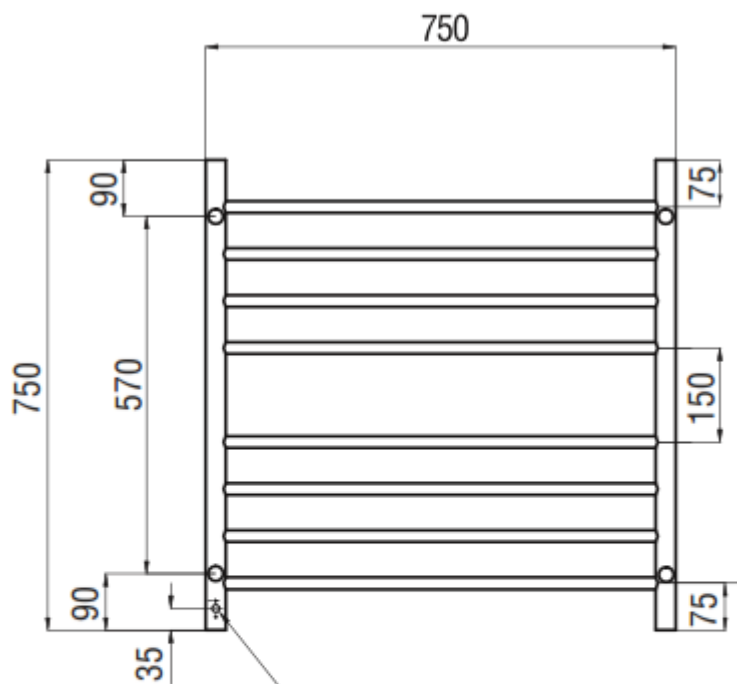

## HEATED TOWEL RAIL ROUND

Code: RND06MB  
 Size: 750 x 750 x 112 mm  
 Material: 304 Grade Stainless Steel  
 Finish: Matt Black  
 Options: Hard Wired or Plug in  
 Left or Right Hand Power Connection  
 Power: 80 Watts  
 Bars: 8 Bars  
 Vertical Bars 32mm Diameter  
 Horizontal Bars 19mm Diameter  
 Features: Round Profile Straight Bars

Cable exits the back 35mm from bottom of rail -  
 when ordering please specify left or  
 right side as viewed from the FRONT