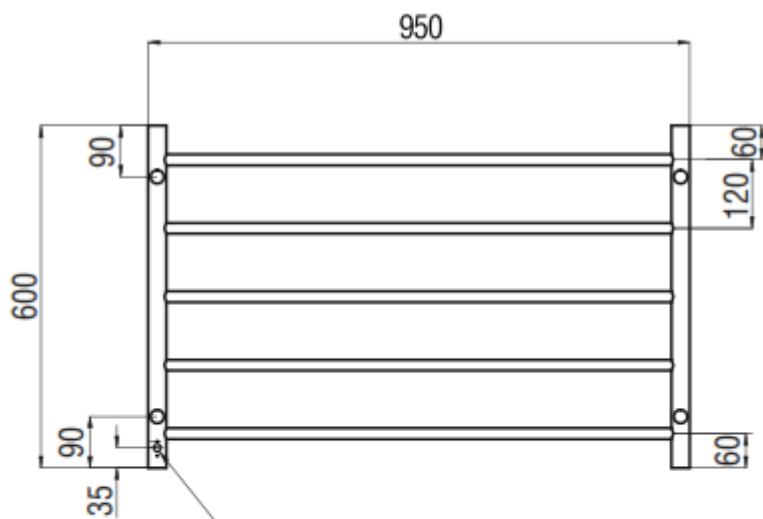

HEATED TOWEL RAIL ROUND

Code: RND07
 Size: 950 x 600 x 112 mm
 Material: 304 Grade Stainless Steel
 Finish: Mirror Polished Finish
 Options: Hard Wired or Plug in
 Left or Right Hand Power Connection
 Power: 80 Watts
 Bars: 5 Bars
 Vertical Bars 32mm Diameter
 Horizontal Bars 19mm Diameter
 Features: Round Profile Straight Bars

Cable exits the back 35mm from bottom of rail - when ordering please specify left or right side as viewed from the FRONT